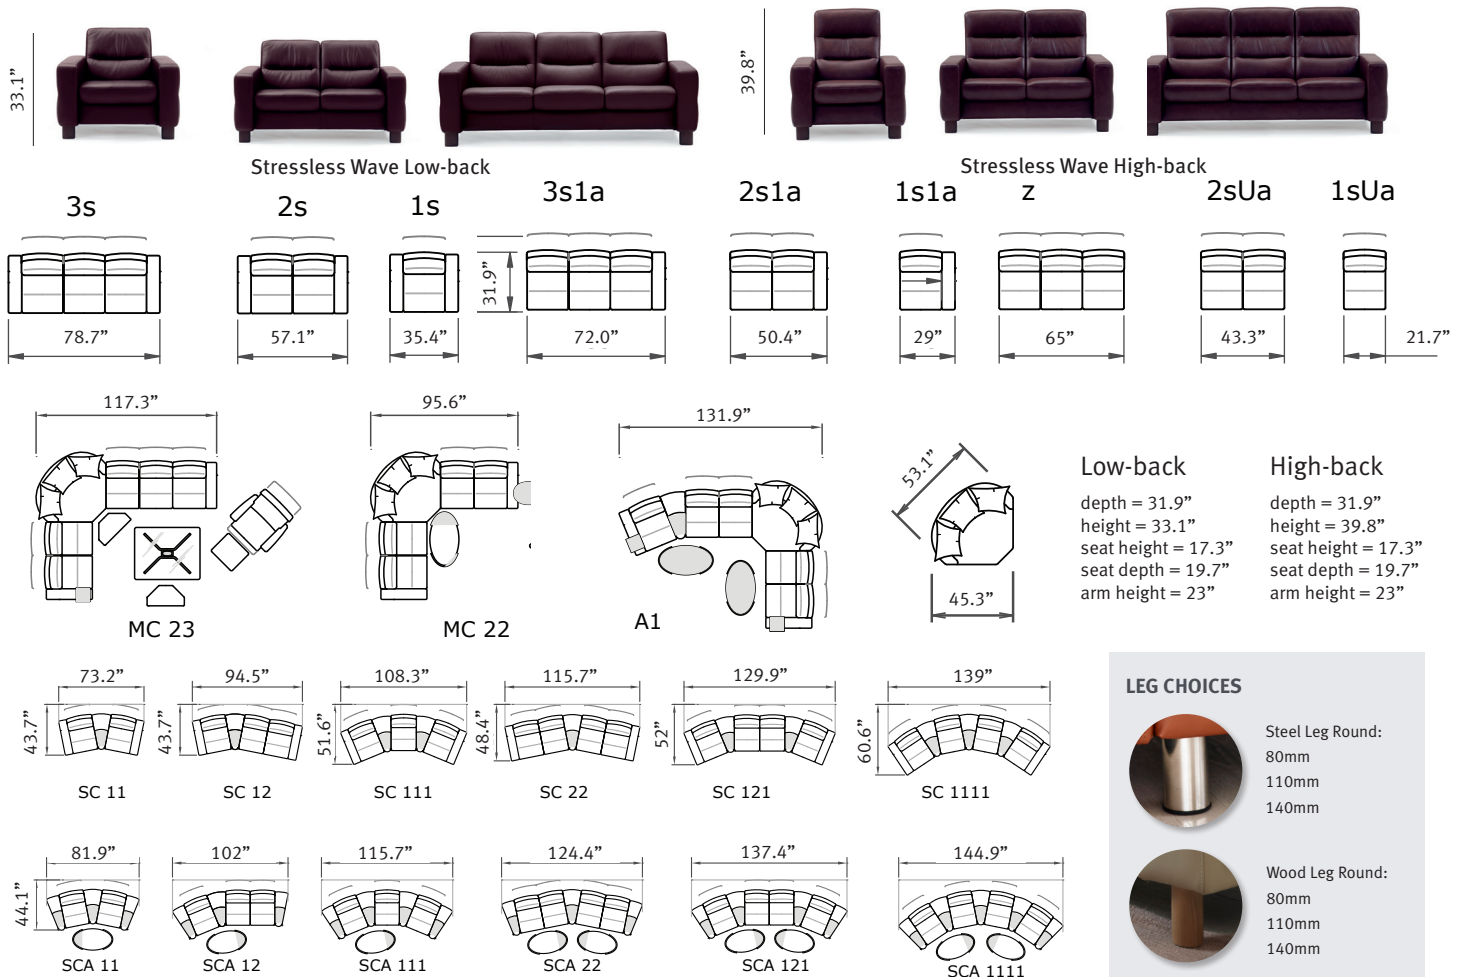

# Stressless® Wave

THE INNOVATORS OF COMFORT™

**Low-back**  
 depth = 31.9"  
 height = 33.1"  
 seat height = 17.3"  
 seat depth = 19.7"  
 arm height = 23"

**High-back**  
 depth = 31.9"  
 height = 39.8"  
 seat height = 17.3"  
 seat depth = 19.7"  
 arm height = 23"

### LEG CHOICES

Steel Leg Round:  
 80mm  
 110mm  
 140mm

Wood Leg Round:  
 80mm  
 110mm  
 140mm