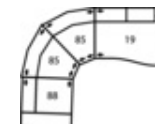

83 Wedge Seat 22 deg.
23 x 37 x 33"
59 x 94 x 84cm

85 Wedge Seat 45 deg.
42 x 37 x 33"
107 x 94 x 84cm

88 LHF Chair
89 RHF Chair
33 x 37 x 33"
84 x 94 x 84cm

91 Apartment Sofa
81 x 37 x 33"
206 x 94 x 84cm
IA: 60" / 153cm

95 Chair w/Two Arms
43 x 37 x 33"
110 x 94 x 84cm
IA: 22" / 56cm

97 LHF Angled Loveseat
98 RHF Angled Loveseat
65 x 48 x 33"
166 x 122 x 84cm

Dimensions are the same for reverse direction where applicable.

POPULAR CONFIGURATIONS

Note: Always assemble configurations from right hand facing to left hand facing. Dimensions are shown as width x depth.

C1 3-Seat Sofa Sectional with Chaise
88 x 63"
224 x 161 cm

C2 5-Seat Corner Sectional
92 x 91"
234 x 232 cm

C3 4-Seat Angled Sectional
129 x 48"
328 x 122 cm

C4 6-Seat Corner Curve Sectional with Chaise
124 x 101"
315 x 257 cm

C5 6-Seat Angled Wedge Sectional
151 x 51"
384 x 130 cm

C6 4-Seat Angled Wedge Corner Sectional with Bumper
113 x 92"
288 x 234 cm