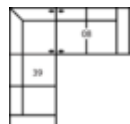

83 Wedge Seat 22 deg.
23 x 37 x 33"
59 x 94 x 84cm

85 Wedge Seat 45 deg.
42 x 37 x 33"
107 x 94 x 84cm

88 LHF Chair
89 RHF Chair
33 x 37 x 33"
84 x 94 x 84cm

91 Apartment Sofa
81 x 37 x 33"
206 x 94 x 84cm
IA: 60" / 153cm

95 Chair w/Two Arms
43 x 37 x 33"
110 x 94 x 84cm
IA: 22" / 56cm

97 LHF Angled Loveseat
98 RHF Angled Loveseat
65 x 48 x 33"
166 x 122 x 84cm

Dimensions are the same for reverse direction where applicable.

POPULAR CONFIGURATIONS

Note: Always assemble configurations from right hand facing to left hand facing. Dimensions are shown as width x depth.

C1 3-Seat Sofa Sectional with Chaise
88 x 63"
224 x 161 cm

C2 5-Seat Corner Sectional
92 x 91"
234 x 232 cm