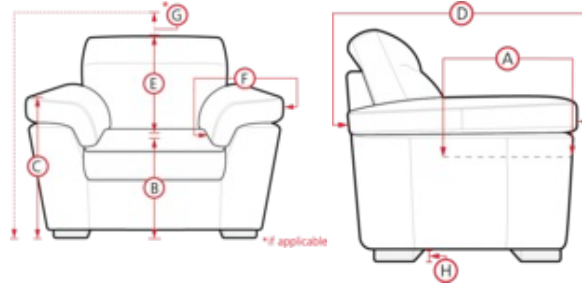

FEATURE IMAGE (shown)
CONFIGURATION C4
07 LHF Loveseat
09 Corner Curve
14 Armless Loveseat
15 RHF Chaise

77494 JUNO

PALLISER®
My Home, My Style, My Way™

- A. Seat Depth: 20.1 - 46.9 in / 51.0 - 119.0 cm
- B. Seat Height: 18.1 in / 46.0 cm
- C. Arm Height: 26.8 in / 68.0 cm
- D. Arm Depth: 35.4 in / 90.0 cm
- E. Seat Back Height: 16.1 in / 41.0 cm
- F. Width of Arm: N/A
- G. Headrest Extension: N/A

01 Sofa
87 x 37 x 33"
221 x 94 x 84cm
IA: 66" / 168cm

02 Chair
23 x 37 x 33"
59 x 94 x 84cm

03 Loveseat
65 x 37 x 33"
166 x 94 x 84cm
IA: 44" / 112cm

04 Ottoman
23 x 23 x 17"
59 x 59 x 44cm

07 LHF Loveseat
55 x 37 x 33"
140 x 94 x 84cm

95 Chair w/Two Arms
43 x 37 x 33"
110 x 94 x 84cm
IA: 22" / 56cm

97 LHF Angled Loveseat
98 RHF Angled Loveseat
65 x 48 x 33"
166 x 122 x 84cm

Dimensions are the same for reverse direction where applicable.

POPULAR CONFIGURATIONS

Note: Always assemble configurations from right hand facing to left hand facing. Dimensions are shown as width x depth.

C1 3-Seat Sofa Sectional with Chaise
88 x 63"
224 x 161 cm

C2 5-Seat Corner Sectional
92 x 91"
234 x 232 cm