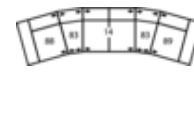

83 Wedge Seat 22 deg.
23 x 37 x 33"
59 x 94 x 84cm

85 Wedge Seat 45 deg.
42 x 37 x 33"
107 x 94 x 84cm

88 LHF Chair
89 RHF Chair
33 x 37 x 33"
84 x 94 x 84cm

91 Apartment Sofa
81 x 37 x 33"
206 x 94 x 84cm
IA: 60" / 153cm

95 Chair w/Two Arms
43 x 37 x 33"
110 x 94 x 84cm
IA: 22" / 56cm

97 LHF Angled Loveseat
98 RHF Angled Loveseat
65 x 48 x 33"
166 x 122 x 84cm

Dimensions are the same for reverse direction where applicable.

POPULAR CONFIGURATIONS

Note: Always assemble configurations from right hand facing to left hand facing. Dimensions are shown as width x depth.

C1 3-Seat Sofa Sectional with Chaise
88 x 63"
224 x 161 cm

C2 5-Seat Corner Sectional
92 x 91"
234 x 232 cm

C3 4-Seat Angled Sectional
129 x 48"
328 x 122 cm

C4 6-Seat Corner Curve Sectional with Chaise
124 x 101"
315 x 257 cm

C5 6-Seat Angled Wedge Sectional
151 x 51"
384 x 130 cm

C6 4-Seat Angled Wedge Corner Sectional with Bumper
113 x 92"
288 x 234 cm