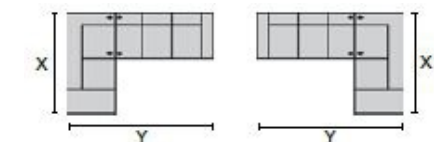

POPULAR CONFIGURATIONS

Note: Always assemble configurations from right hand facing to left hand facing. Dimensions are shown as width x depth.

C1 3-Seat Sofa Sectional with Chaise
88 x 63"
224 x 161 cm

C2 5-Seat Corner Sectional
92 x 91"
234 x 232 cm

C3 4-Seat Angled Sectional
129 x 48"
328 x 122 cm

C4 6-Seat Corner Curve Sectional with Chaise
124 x 101"
315 x 257 cm

C5 6-Seat Angled Wedge Sectional
151 x 51"
384 x 130 cm

C6 4-Seat Angled Wedge Corner Sectional with Bumper
113 x 92"
288 x 234 cm

Specifications are correct at time of printing and are subject to change without notice.
LHF = left hand facing means the "end arm" is on the LEFT HAND SIDE of the upholstered piece when you are standing in front of the piece.
RHF = right hand facing means the "end arm" is on the RIGHT HAND SIDE of the upholstered piece when you are standing in front of the piece.