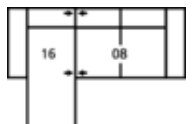

95 Chair w/Two Arms
43 x 37 x 33"
110 x 94 x 84cm
IA: 22" / 56cm

97 LHF Angled Loveseat
98 RHF Angled Loveseat
65 x 48 x 33"
166 x 122 x 84cm

Dimensions are the same for reverse direction where applicable.

POPULAR CONFIGURATIONS

Note: Always assemble configurations from right hand facing to left hand facing. Dimensions are shown as width x depth.

C1 3-Seat Sofa Sectional with Chaise
88 x 63"
224 x 161 cm

C2 5-Seat Corner Sectional
92 x 91"
234 x 232 cm