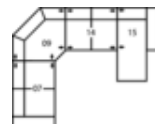

95 Chair w/Two Arms
43 x 37 x 33"
110 x 94 x 84cm
IA: 22" / 56cm

97 LHF Angled Loveseat
98 RHF Angled Loveseat
65 x 48 x 33"
166 x 122 x 84cm

Dimensions are the same for reverse direction where applicable.

POPULAR CONFIGURATIONS

Note: Always assemble configurations from right hand facing to left hand facing. Dimensions are shown as width x depth.

C1 3-Seat Sofa Sectional with Chaise
88 x 63"
224 x 161 cm

C2 5-Seat Corner Sectional
92 x 91"
234 x 232 cm

C3 4-Seat Angled Sectional
129 x 48"
328 x 122 cm

C4 6-Seat Corner Curve Sectional with Chaise
124 x 101"
315 x 257 cm

C5 6-Seat Angled Wedge Sectional
151 x 51"
384 x 130 cm

C6 4-Seat Angled Wedge Corner Sectional with Bumper
113 x 92"
288 x 234 cm