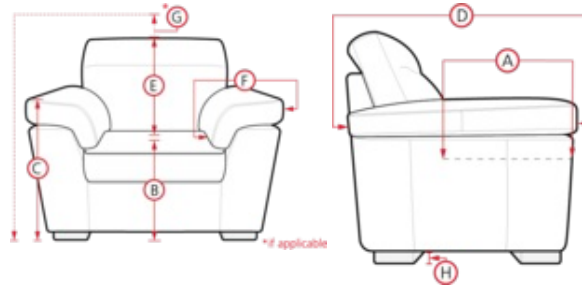

77319 MIAMI