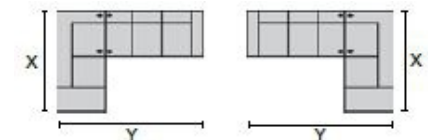

11 Corner Square  
40 x 40 x 32"  
102 x 102 x 82cm

13 RHF Sofa  
12 LHF Sofa  
86 x 40 x 32"  
218 x 102 x 82cm

35 RHF Corner Chaise  
36 LHF Corner Chaise  
90 x 40 x 32"  
228 x 102 x 82cm

95 Chair & 1/2  
55 x 40 x 32"  
140 x 102 x 82cm  
IA: 22" / 56cm

## POPULAR CONFIGURATIONS

Note: Always assemble configurations from right hand facing to left hand facing. Dimensions are shown as width x depth.

C0 7-Seat Corner Sectional  
126 x 126"  
321 x 321 cm

C9 5-Seat Corner Sectional  
with Chaise Lounge  
126 x 88"  
321 x 224 cm

CB Sectional-07/11/08  
102 x 102"  
260 x 260 cm

CE 4-Seat Corner Sectional  
with Chaise Lounge  
102 x 88"  
260 x 224 cm

Dimensions are the same for reverse direction where applicable.

Specifications are correct at time of printing and are subject to change without notice.  
LHF = left hand facing means the "end arm" is on the LEFT HAND SIDE of the upholstered piece when you are standing in front of the piece.  
RHF = right hand facing means the "end arm" is on the RIGHT HAND SIDE of the upholstered piece when you are standing in front of the piece.