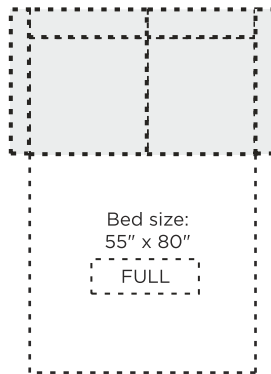

WOOD

COMFORT

Medium

FUNCTIONS

Sleeper

LEGS

Standard legs: 104/9

Optional legs: 110/9 ; 119/9 ; 203/9

UPHOLSTERY

Leather, fabric, compination

EXTRA

Bold stitching A (white) or B (black)

USB Charger Kit

Mattress protector

MEASURES

COT CHAIR SLEEPER

40in

FULL SIZE LOVESEAT SLEEPER

64in

QUEEN LOVESEAT SLEEPER

70in

KING SOFA SLEEPER

86in

All measures with 2.4in high legs
All measures +/- 1.2in