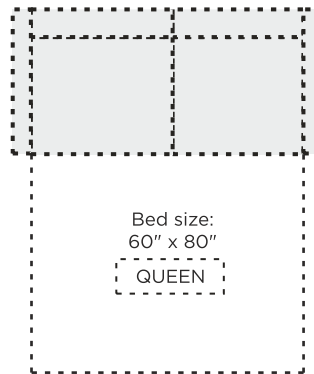

WOOD

COMFORT

Medium

FUNCTIONS

Sleeper

LEGS

Standard legs: 104/9

Optional legs: 110/9 ; 119/9 ; 203/9

40in

FULL SIZE LOVESEAT SLEEPER

64in

QUEEN LOVESEAT SLEEPER

70in

KING SOFA SLEEPER

86in

All measures with 2.4in high legs
All measures +/- 1.2in