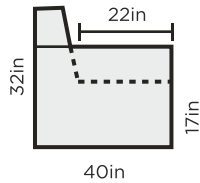

WOOD

COMFORT

Medium

FUNCTIONS

Sleeper

LEGS

Standard legs: 104/9

Optional legs: 110/9 ; 119/9 ; 203/9

UPHOLSTERY

Leather, fabric, compination

EXTRA

Bold stitching A (white) or B (black)

USB Charger Kit

Mattress protector

MEASURES

COT CHAIR SLEEPER

40in

FULL SIZE LOVESEAT SLEEPER

64in

QUEEN LOVESEAT SLEEPER

70in

KING SOFA SLEEPER

86in

All measures with 2.4in high legs
All measures +/- 1.2in