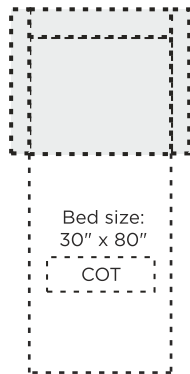

WOOD

COMFORT

Medium

FUNCTIONS

Sleeper

LEGS

Standard legs: 104/9

Optional legs: 110/9 ; 119/9 ; 203/9

UPHOLSTERY

Leather, fabric, compination

EXTRA

Bold stitching A (white) or B (black)

USB Charger Kit

Mattress protector

MEASURES

COT CHAIR SLEEPER

40in

FULL SIZE LOVESEAT SLEEPER

64in

QUEEN LOVESEAT SLEEPER

70in

KING SOFA SLEEPER

86in

All measures with 2.4in high legs
All measures +/- 1.2in