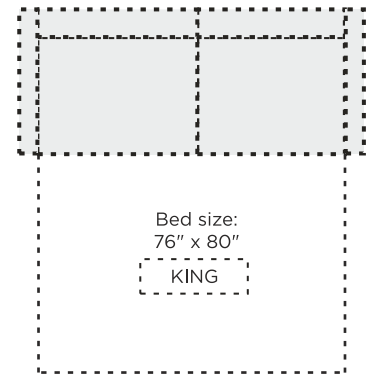

WOOD

COMFORT

Medium

FUNCTIONS

Sleeper

LEGS

Standard legs: 104/9

Optional legs: 110/9 ; 119/9 ; 203/9

UPHOLSTERY

Leather, fabric, compination

EXTRA

Bold stitching A (white) or B (black)

USB Charger Kit

Mattress protector

MEASURES

COT CHAIR SLEEPER

40in

FULL SIZE LOVESEAT SLEEPER

64in

QUEEN LOVESEAT SLEEPER

70in

KING SOFA SLEEPER

86in

All measures with 2.4in high legs
All measures +/- 1.2in