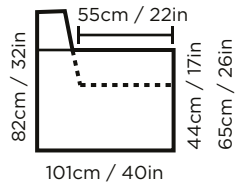

SOFAS

Chair sleeper

104cm / 41in

Loveseat sleeper

168cm / 66in

SLEEPERS WITH KING MECHANISM