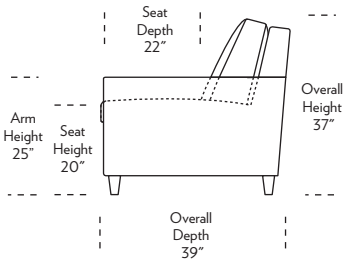

CONLEY

Standard Comfort Sleeper®

1. **Features:**
2. Featuring the patented Tiffany 24/7™ platform sleep system
   - Room to stretch out with true 80 inches of bedroom-length sleeping surface
   - Ultimate comfort on four inches of plush, high-density foam mattress
   - Zero wall clearance
   - Quick-ship delivery
   - Single-needle top-stitch
   - High-density, high-resiliency foam seat cushions
   - Loose back and seat cushions
   - Lifetime warranty on frame
   - 10-year mechanism warranty

Mattress Options:

- Premier with Crypton™ ticking
- Gel
- Tempur-Pedic®

Options:

- High-density, high-resiliency foam seat cushions encased in down and down back cushions available
- Wood legs available in Acorn, Espresso, or Walnut finish
- Nailhead trim available in Antique Brass, Chrome or Pewter finish (arms and deck)

Please use actual leather, fabric, Crypton®, Sunbrella® and Ultrasuede® swatches when specifying furniture as the colors shown may vary due to the printing process.

* Picture shows left arm seated. Please specify left or right arm seated when ordering.

All orders are in seated position.

† Dotted lines for Queen Plus sizes indicates the number of seats.

All dimensions are approximate and subject to change.

‡ Chaise lifts up to reveal hidden storage space. • Storage