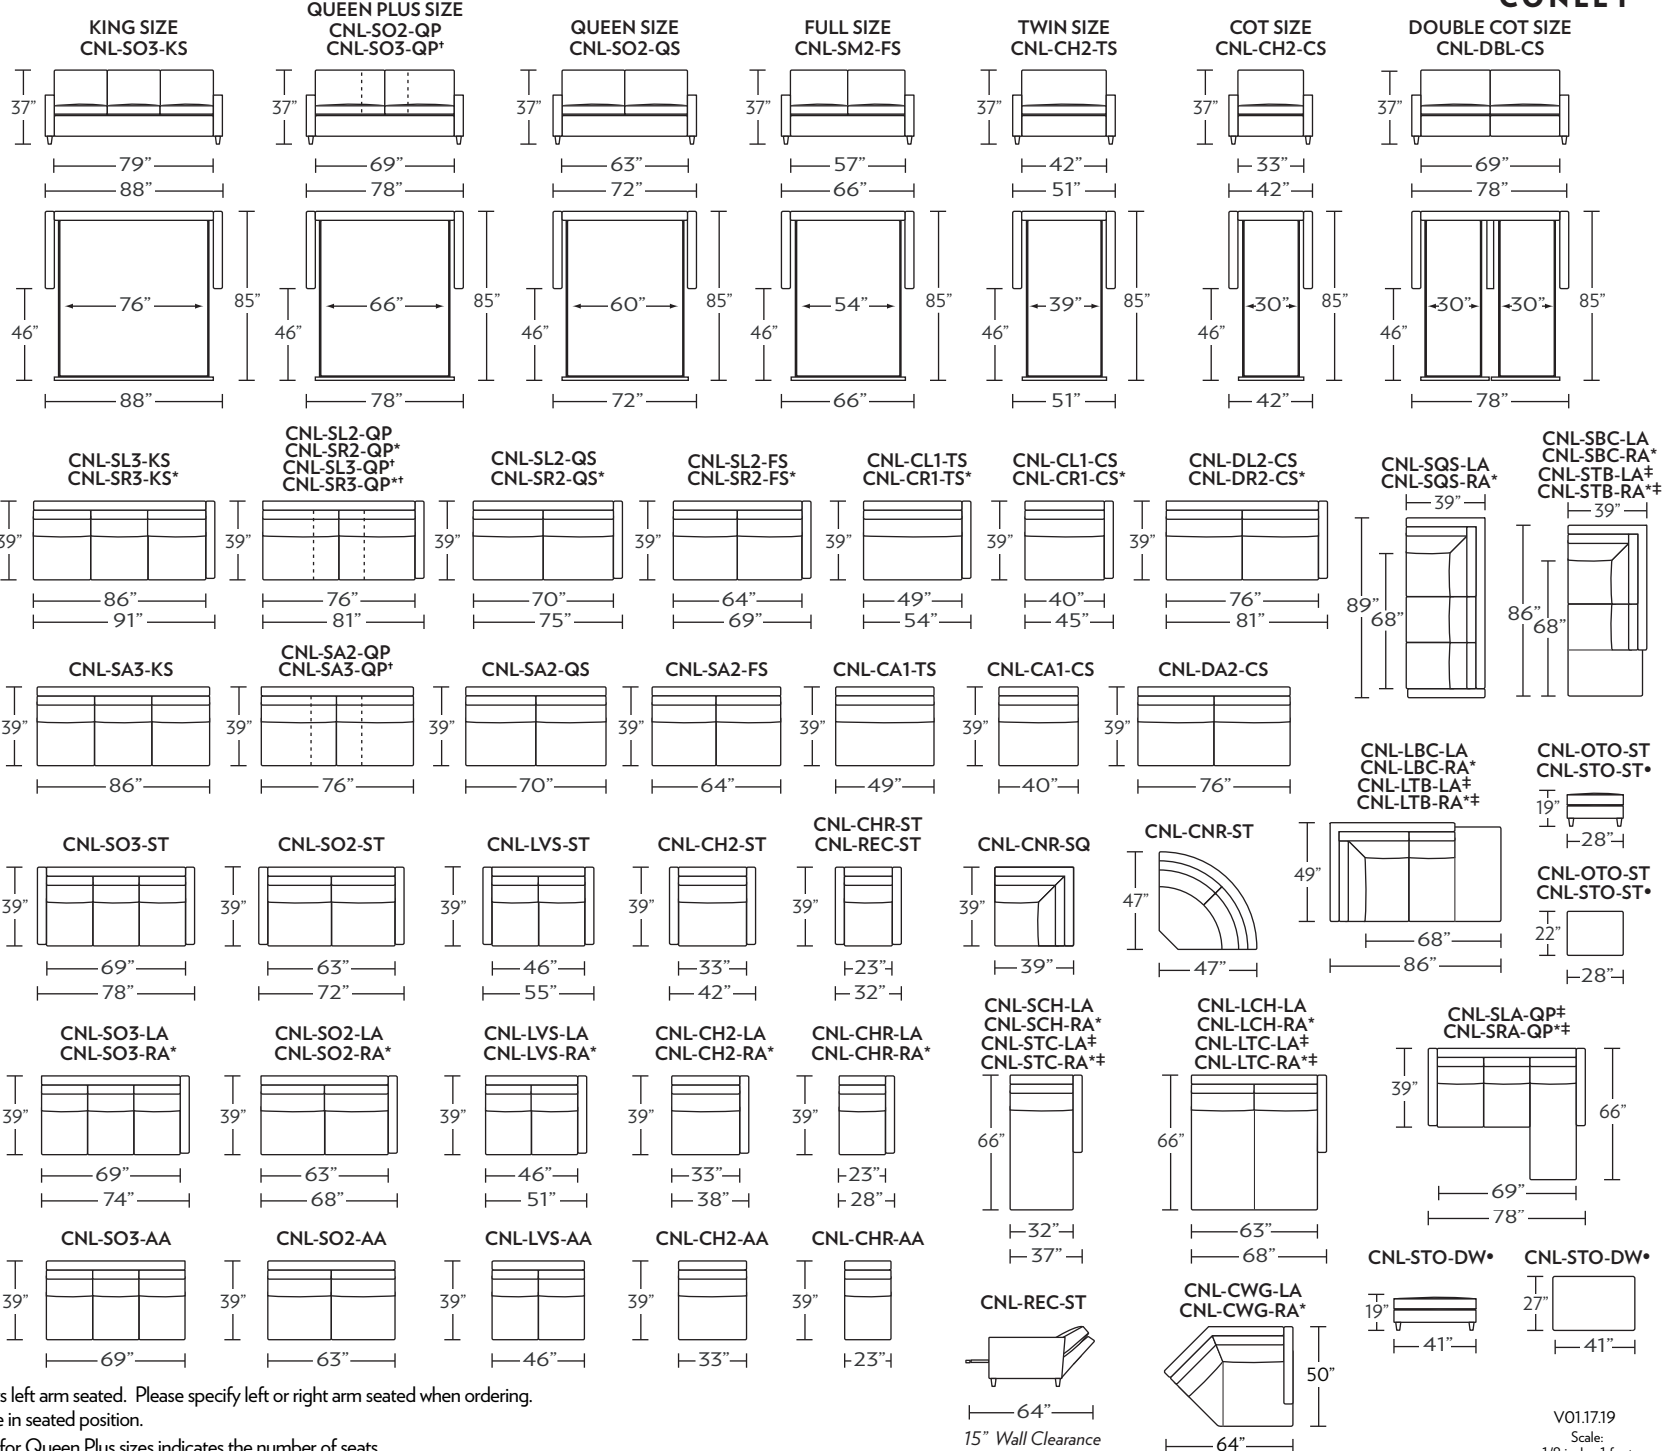

CONLEY

Standard Comfort Sleeper®

1. **Features:**
2. Featuring the patented Tiffany 24/7™ platform sleep system
   - Room to stretch out with true 80 inches of bedroom-length sleeping surface
   - Ultimate comfort on four inches of plush, high-density foam mattress
   - Zero wall clearance
   - Quick-ship delivery
   - Single-needle top-stitch
   - High-density, high-resiliency foam seat cushions
   - Loose back and seat cushions
   - Lifetime warranty on frame
   - 10-year mechanism warranty

Mattress Options:

- Premier with Crypton™ ticking
- Gel
- Tempur-Pedic®

Options:

- High-density, high-resiliency foam seat cushions encased in down and down back cushions available
- Wood legs available in Acorn, Espresso, or Walnut finish
- Nailhead trim available in Antique Brass, Chrome or Pewter finish (arms and deck)

Please use actual leather, fabric, Crypton®, Sunbrella® and Ultrasuede® swatches when specifying furniture as the colors shown may vary due to the printing process.

* Picture shows left arm seated. Please specify left or right arm seated when ordering.

All orders are in seated position.

† Dotted lines for Queen Plus sizes indicates the number of seats.

All dimensions are approximate and subject to change.

‡ Chaise lifts up to reveal hidden storage space. • Storage