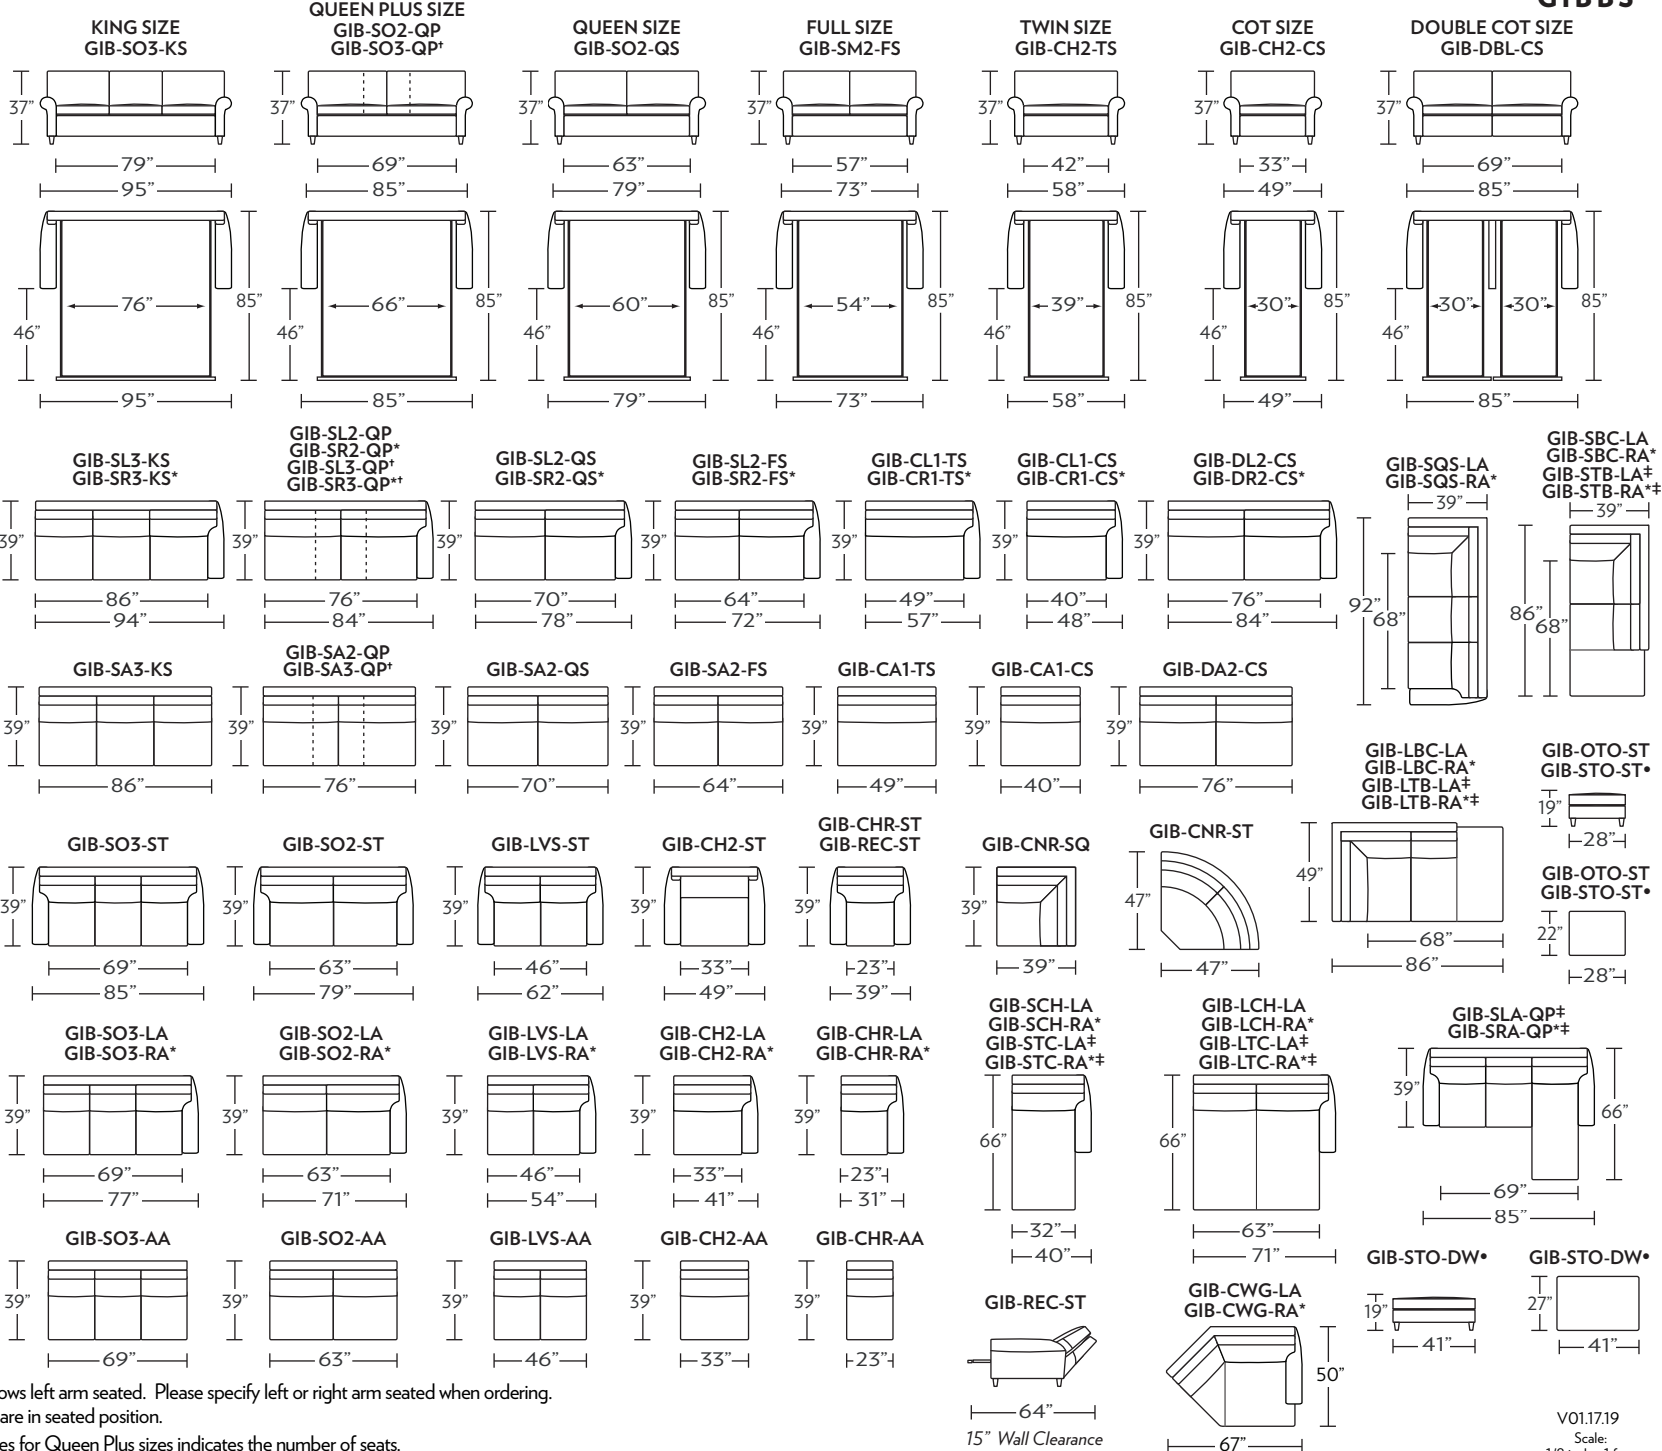

GIBBS

Standard Comfort Sleeper®

1. **Features:**
2. Featuring the patented Tiffany 24/7™ platform sleep system
   - Room to stretch out with true 80 inches of bedroom-length sleeping surface
   - Ultimate comfort on four inches of plush, high-density foam mattress
   - Zero wall clearance
   - Quick-ship delivery
   - Single-needle top-stitch
   - High-density, high-resiliency foam seat cushions
   - Loose back and seat cushions
   - Lifetime warranty on frame
   - 10-year mechanism warranty

Mattress Options:

- Premier with Crypton™ ticking
- Gel
- Tempur-Pedic®

Options:

- High-density, high-resiliency foam seat cushions encased in down and down back cushions available
- Wood legs available in Acorn, Espresso or Walnut finish
- Nailhead trim available in Antique Brass, Chrome or Pewter finish (arms and deck)

Please use actual leather, fabric, Crypton®, Sunbrella® and Ultrasuede® swatches when specifying furniture as the colors shown may vary due to the printing process.

* Picture shows left arm seated. Please specify left or right arm seated when ordering.
All orders are in seated position.

† Dotted lines for Queen Plus sizes indicates the number of seats.

All dimensions are approximate and subject to change.

‡ Chaise lifts up to reveal hidden storage space. • Storage