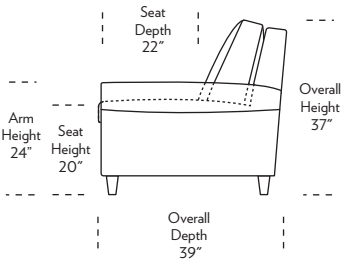

GIBBS

Standard Comfort Sleeper®

1. **Features:**
2. Featuring the patented Tiffany 24/7™ platform sleep system
   - Room to stretch out with true 80 inches of bedroom-length sleeping surface
   - Ultimate comfort on four inches of plush, high-density foam mattress
   - Zero wall clearance
   - Quick-ship delivery
   - Single-needle top-stitch
   - High-density, high-resiliency foam seat cushions
   - Loose back and seat cushions
   - Lifetime warranty on frame
   - 10-year mechanism warranty

Mattress Options:

- Premier with Crypton™ ticking
- Gel
- Tempur-Pedic®

Options:

- High-density, high-resiliency foam seat cushions encased in down and down back cushions available
- Wood legs available in Acorn, Espresso or Walnut finish
- Nailhead trim available in Antique Brass, Chrome or Pewter finish (arms and deck)

Please use actual leather, fabric, Crypton®, Sunbrella® and Ultrasuede® swatches when specifying furniture as the colors shown may vary due to the printing process.

* Picture shows left arm seated. Please specify left or right arm seated when ordering.
All orders are in seated position.

† Dotted lines for Queen Plus sizes indicates the number of seats.

All dimensions are approximate and subject to change.

‡ Chaise lifts up to reveal hidden storage space. • Storage