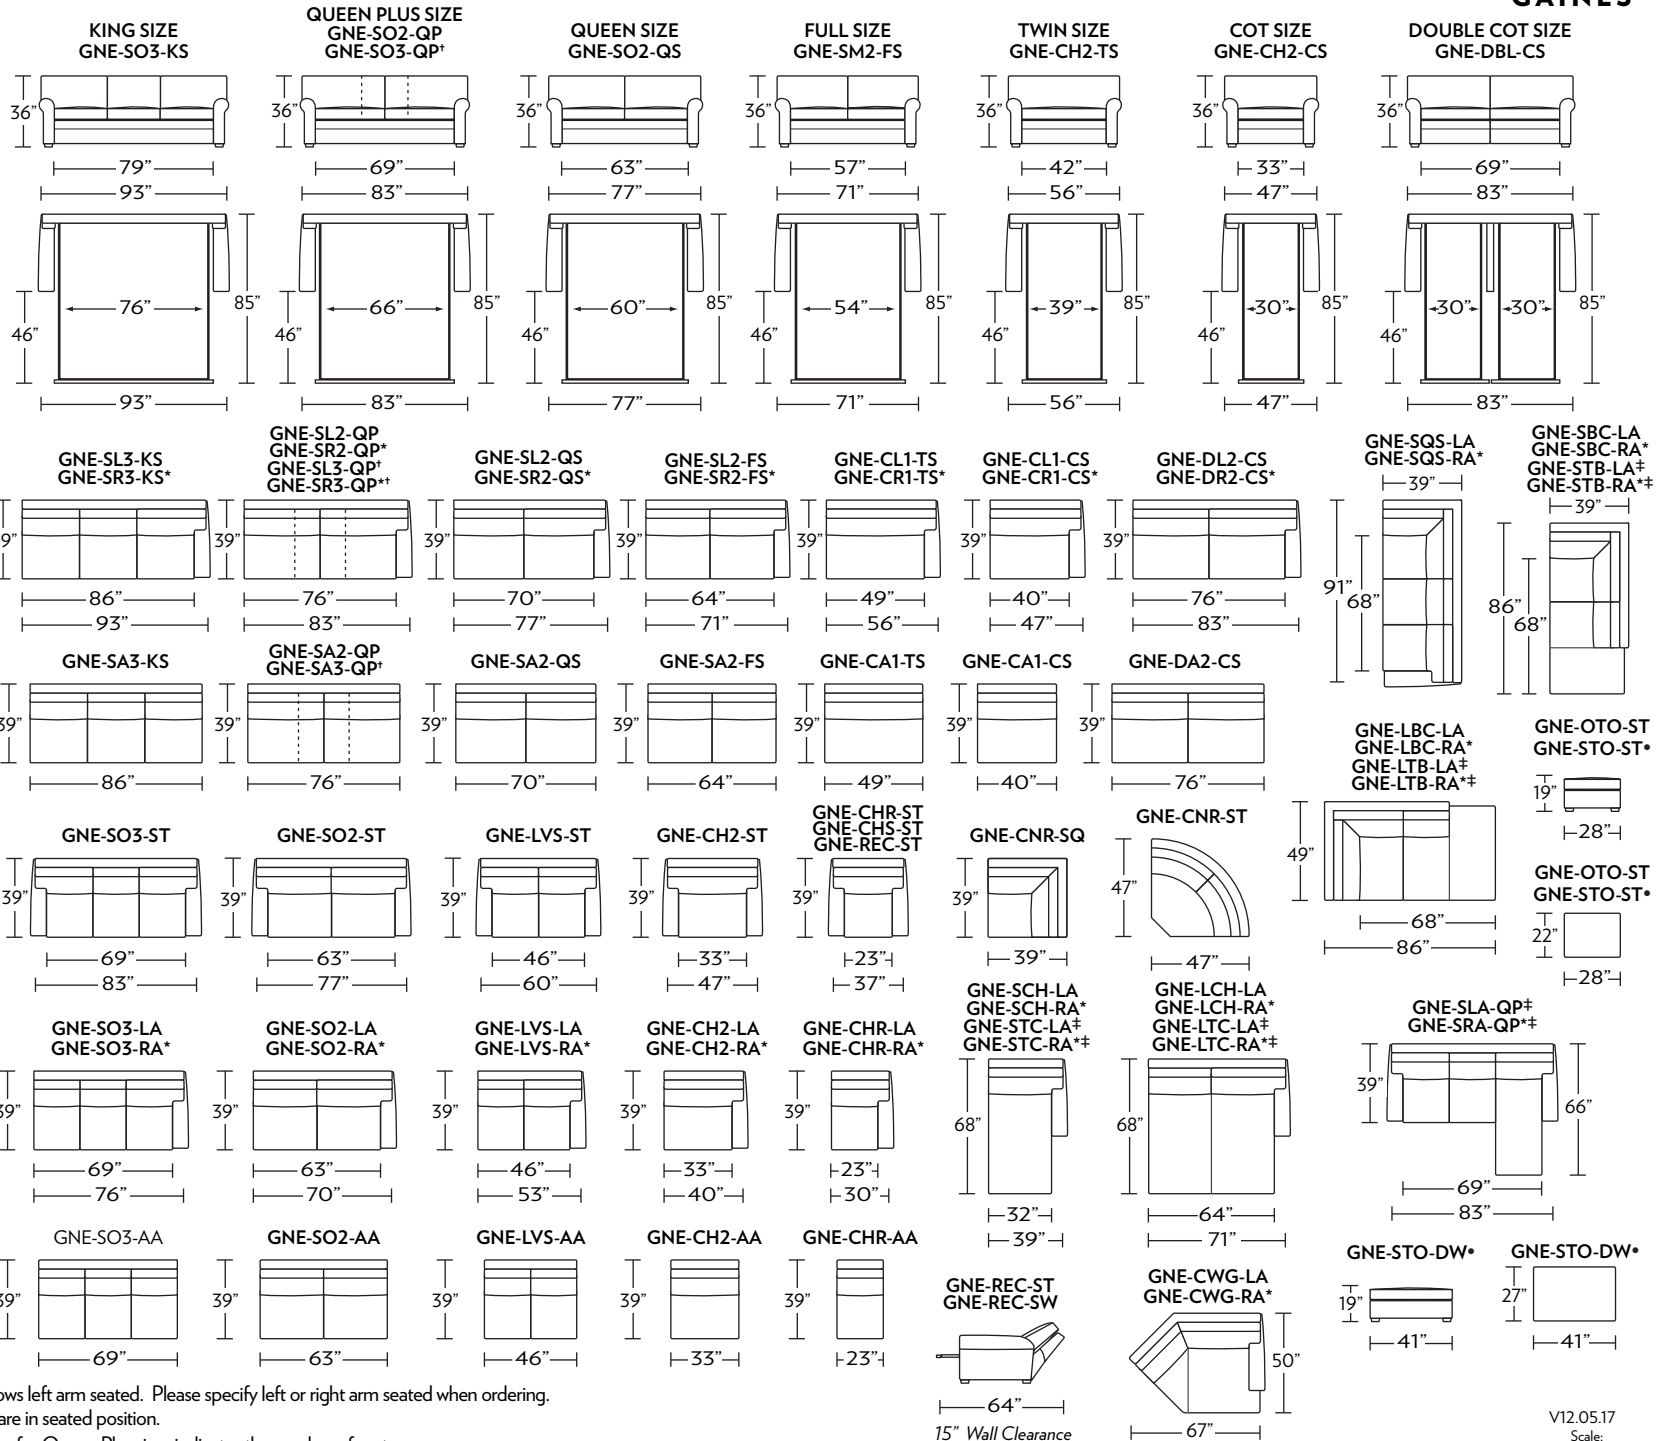

GAINES

Standard Comfort Sleeper®

Features:

- Featuring the patented Tiffany 24/7™ platform sleep system
- Room to stretch out with true 80 inches of bedroom-length sleeping surface
- Ultimate comfort on five inches of plush, high-density foam mattress
- Under-sofa dust covers keeps dust and dirt from ever touching the mattress
- Zero wall clearance
- Quick-ship delivery
- Double-needle top-stitch
- High-density, high-resiliency foam seat cushions
- Loose back and seat cushions
- Lifetime warranty on frame
- 10-year mechanism warranty

Mattress Options:

- Premier with Crypton™ ticking Gel
- Tempur-Pedic®

Options:

- High-density, high-resiliency foam seat cushions encased in down and down back cushions available
- Wood legs available in Acorn, Espresso or Walnut finish
- Nailhead trim available in Antique Brass, Chrome or Pewter finish (arms and deck)

Please use actual leather, fabric, Crypton®, Sunbrella® and Ultrasuede® swatches when specifying furniture as the colors shown may vary due to the printing process.

* Picture shows left arm seated. Please specify left or right arm seated when ordering.

All orders are in seated position.

† Dotted lines for Queen Plus sizes indicates the number of seats.

All dimensions are approximate and subject to change.

‡ Chaise lifts up to reveal hidden storage space. • Storage