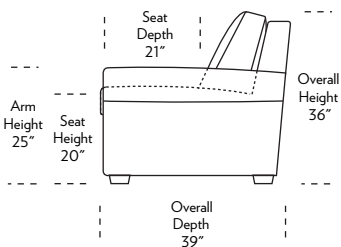

GAINES

Standard Comfort Sleeper®

Features:

- Featuring the patented Tiffany 24/7™ platform sleep system
- Room to stretch out with true 80 inches of bedroom-length sleeping surface
- Ultimate comfort on five inches of plush, high-density foam mattress
- Under-sofa dust covers keeps dust and dirt from ever touching the mattress
- Zero wall clearance
- Quick-ship delivery
- Double-needle top-stitch
- High-density, high-resiliency foam seat cushions
- Loose back and seat cushions
- Lifetime warranty on frame
- 10-year mechanism warranty

Mattress Options:

- Premier with Crypton™ ticking Gel
- Tempur-Pedic®

Options:

- High-density, high-resiliency foam seat cushions encased in down and down back cushions available
- Wood legs available in Acorn, Espresso or Walnut finish
- Nailhead trim available in Antique Brass, Chrome or Pewter finish (arms and deck)

Please use actual leather, fabric, Crypton®, Sunbrella® and Ultrasuede® swatches when specifying furniture as the colors shown may vary due to the printing process.

* Picture shows left arm seated. Please specify left or right arm seated when ordering.

All orders are in seated position.

† Dotted lines for Queen Plus sizes indicates the number of seats.

All dimensions are approximate and subject to change.

‡ Chaise lifts up to reveal hidden storage space. • Storage