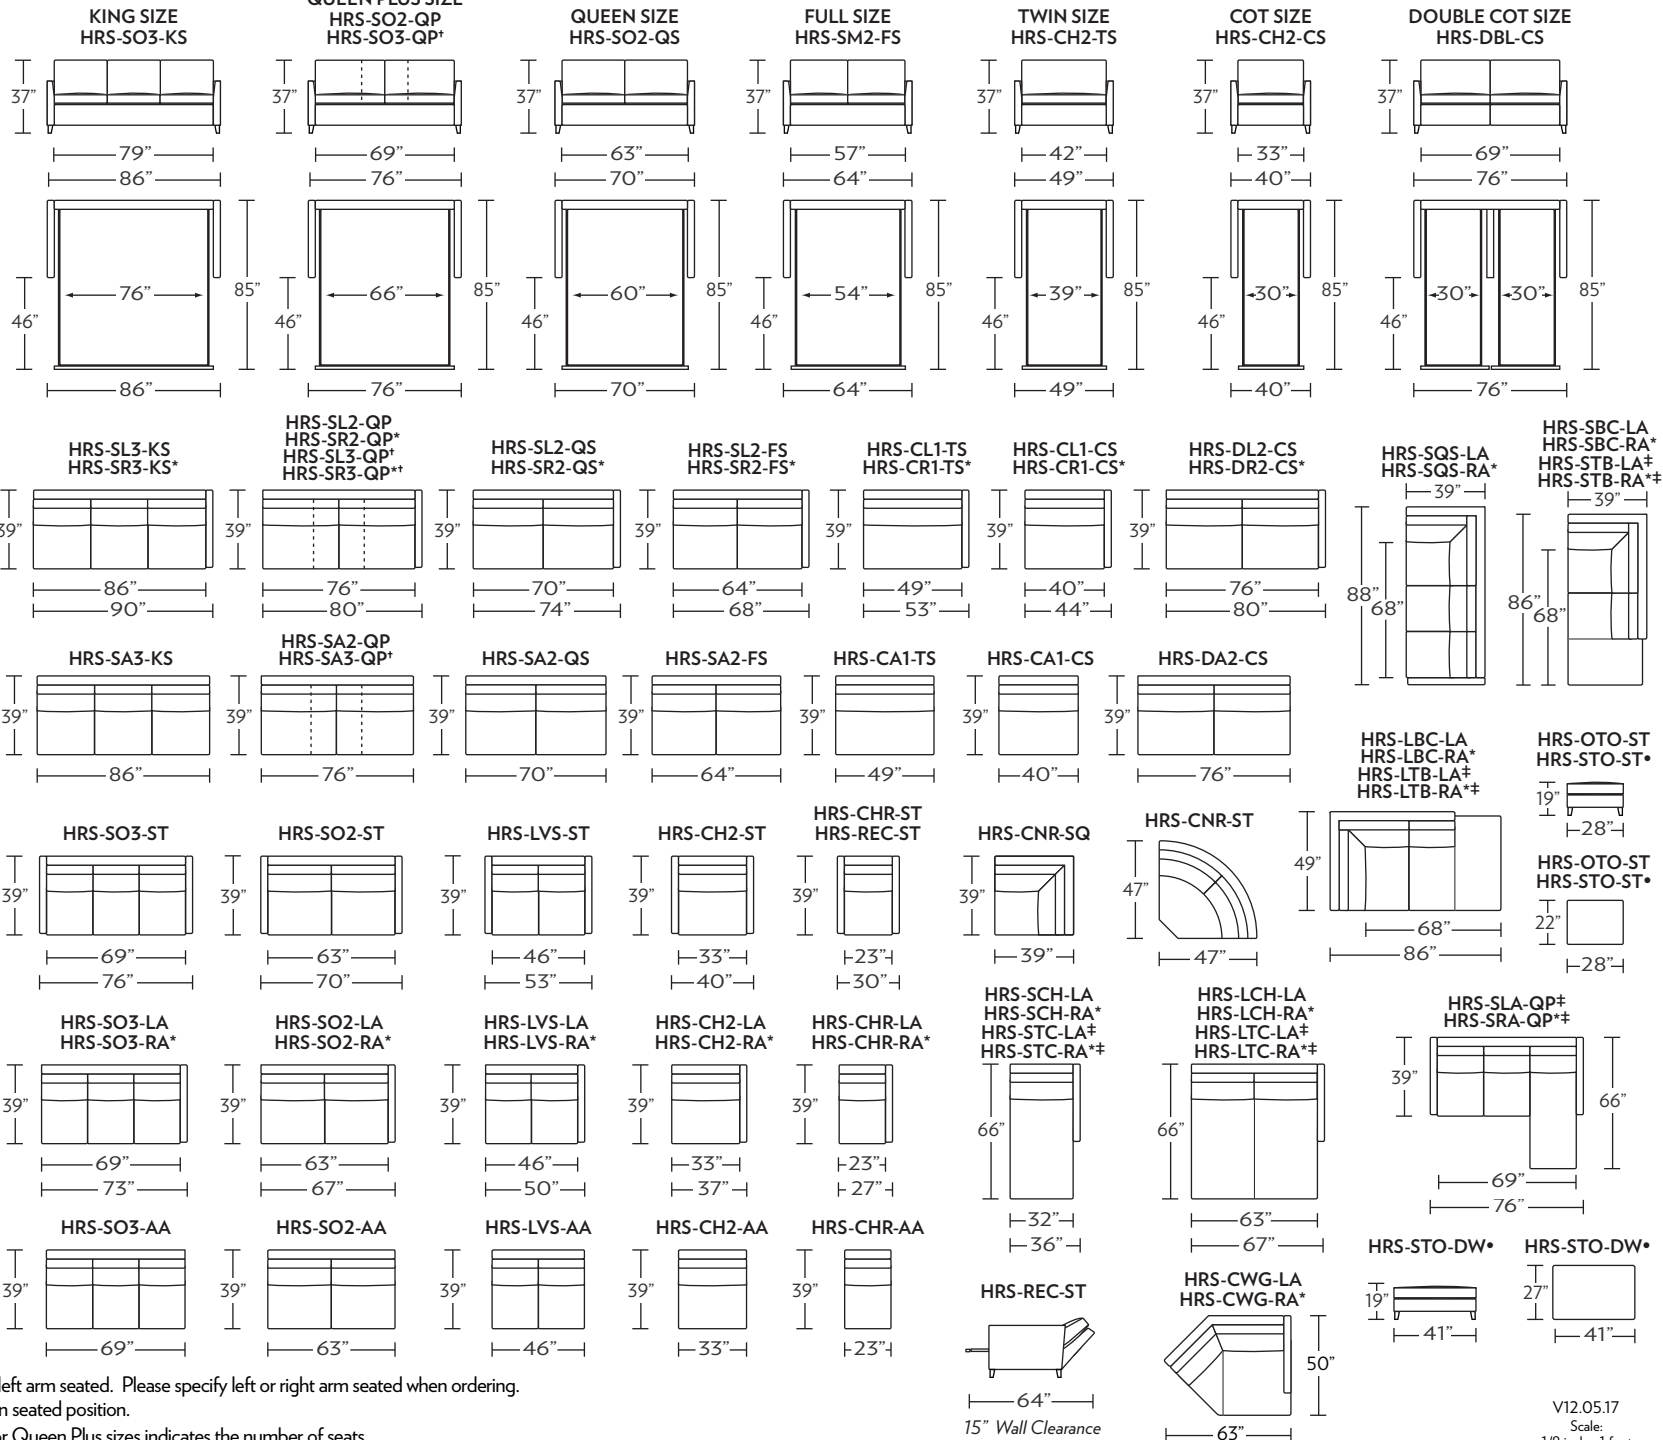

HARRIS

Standard Comfort Sleeper®

Features:

- Featuring the patented Tiffany 24/7™ platform sleep system
- Room to stretch out with true 80 inches of bedroom-length sleeping surface
- Ultimate comfort on four inches of plush, high-density foam mattress
- Zero wall clearance
- Quick-ship delivery
- Single-needle top-stitch
- High-density, high-resiliency foam seat cushions
- Loose back and seat cushions
- Lifetime warranty on frame
- 10-year mechanism warranty

Mattress Options:

- Premier with Crypton™ ticking
- Gel
- Tempur-Pedic®

Options:

- High-density, high-resiliency foam seat cushions encased in down and down back cushions available
- Wood legs available in Acorn, Espresso or Walnut finish
- Nailhead trim available in Antique Brass, Chrome or Pewter finish (deck only)

Please use actual leather, fabric, Crypton®, Sunbrella® and Ultrasuede® swatches when specifying furniture as the colors shown may vary due to the printing process.

* Picture shows left arm seated. Please specify left or right arm seated when ordering.

All orders are in seated position.

† Dotted lines for Queen Plus sizes indicates the number of seats.

All dimensions are approximate and subject to change.

‡ Chaise lifts up to reveal hidden storage space. • Storage

Tiffany 24/7™ Convertible mechanism. U.S. Patents #6904628, #8893323, #9468303, #9668585. Additional patents pending.

V12.05.17
Scale:
1/8 inch = 1 foot