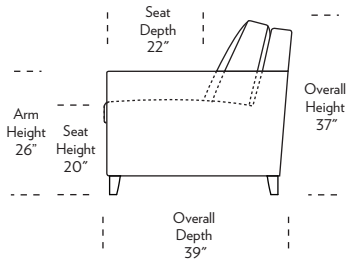

HARRIS

Standard Comfort Sleeper®

Features:

- Featuring the patented Tiffany 24/7™ platform sleep system
- Room to stretch out with true 80 inches of bedroom-length sleeping surface
- Ultimate comfort on four inches of plush, high-density foam mattress
- Zero wall clearance
- Quick-ship delivery
- Single-needle top-stitch
- High-density, high-resiliency foam seat cushions
- Loose back and seat cushions
- Lifetime warranty on frame
- 10-year mechanism warranty

Mattress Options:

- Premier with Crypton™ ticking
- Gel
- Tempur-Pedic®

Options:

- High-density, high-resiliency foam seat cushions encased in down and down back cushions available
- Wood legs available in Acorn, Espresso or Walnut finish
- Nailhead trim available in Antique Brass, Chrome or Pewter finish (deck only)

Please use actual leather, fabric, Crypton®, Sunbrella® and Ultrasuede® swatches when specifying furniture as the colors shown may vary due to the printing process.

* Picture shows left arm seated. Please specify left or right arm seated when ordering.

All orders are in seated position.

† Dotted lines for Queen Plus sizes indicates the number of seats.

All dimensions are approximate and subject to change.

‡ Chaise lifts up to reveal hidden storage space. • Storage

Tiffany 24/7™ Convertible mechanism. U.S. Patents #6904628, #8893323, #9468303, #9668585. Additional patents pending.

V12.05.17
Scale:
1/8 inch = 1 foot