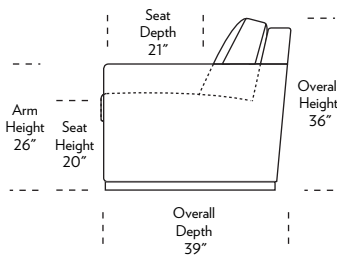

Standard Comfort Sleeper®

Features:

- Featuring the patented Tiffany 24/7™ platform sleep system
- Room to stretch out with true 80 inches of bedroom-length sleeping surface
- Ultimate comfort on five inches of plush, high-density foam mattress
- Under-sofa dust covers keeps dust and dirt from ever touching the mattress
- Zero wall clearance
- Quick-ship delivery
- Single-needle top-stitch
- High-density, high-resiliency foam seat cushions
- Loose back and seat cushions
- Lifetime warranty on frame
- 10-year mechanism warranty

Mattress Options:

- Premier with Crypton® ticking
- Gel
- Tempur-Pedic®

Options:

- High-density, high-resiliency foam seat cushions encased in down and down back cushions available
- Wood legs available in Acorn, Espresso or Walnut finish
- Nailhead trim available in Antique Brass, Chrome or Pewter finish (deck only)

Please use actual leather, fabric, Crypton®, Sunbrella® and Ultrasuede® swatches when specifying furniture as the colors shown may vary due to the printing process.