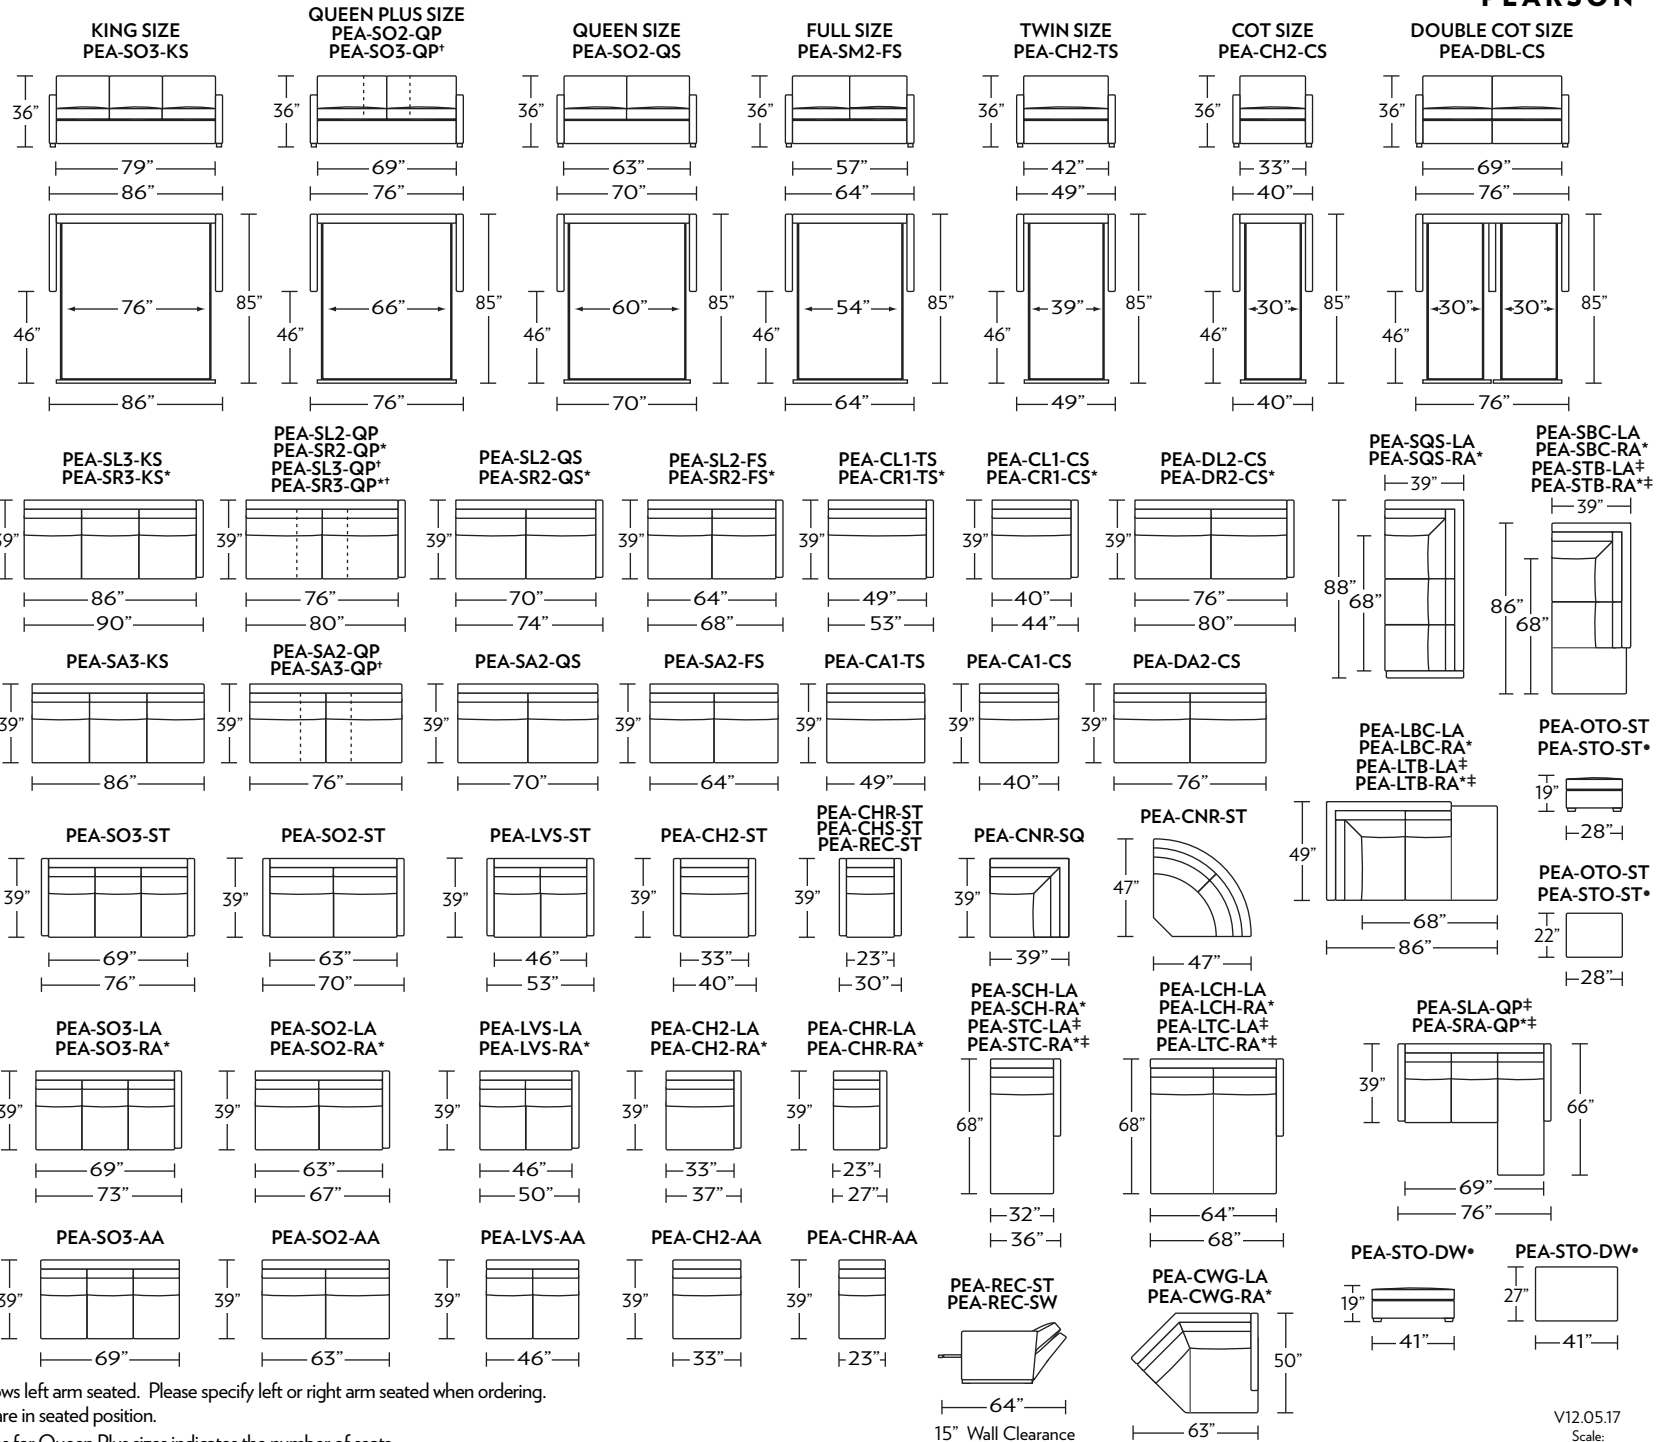

PEARSON

* Picture shows left arm seated. Please specify left or right arm seated when ordering.

All orders are in seated position.

† Dotted lines for Queen Plus sizes indicates the number of seats.

All dimensions are approximate and subject to change.

‡ Chaise lifts up to reveal hidden storage space. • Storage