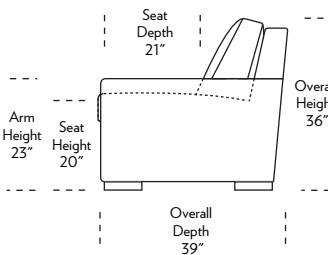

OLSON

Standard Comfort Sleeper®

Features:

- Featuring the patented Tiffany 24/7™ platform sleep system
- Room to stretch out with true 80 inches of bedroom-length sleeping surface
- Ultimate comfort on five inches of plush, high-density foam mattress
- Under-sofa dust covers keeps dust and dirt from ever touching the mattress
- Zero wall clearance
- Quick-ship delivery
- Double-needle top-stitch
- High-density, high-resiliency foam seat cushions
- Loose back and seat cushions
- Lifetime warranty on frame
- 10-year mechanism warranty

Mattress Options:

- Premier with Crypton™ ticking
- Gel
- Tempur-Pedic®

Options:

- High-density, high-resiliency foam seat cushions encased in down and down back cushions available
- Wood legs available in Acorn, Espresso or Walnut finish
- Nailhead trim available in Antique Brass, Chrome or Pewter finish (deck only)

Please use actual leather, fabric, Crypton®, Sunbrella® and Ultrasuede® swatches when specifying furniture as the colors shown may vary due to the printing process.

* Picture shows left arm seated. Please specify left or right arm seated when ordering.

All orders are in seated position.

† Dotted lines for Queen Plus sizes indicates the number of seats.

All dimensions are approximate and subject to change.

‡ Chaise lifts up to reveal hidden storage space. • Storage