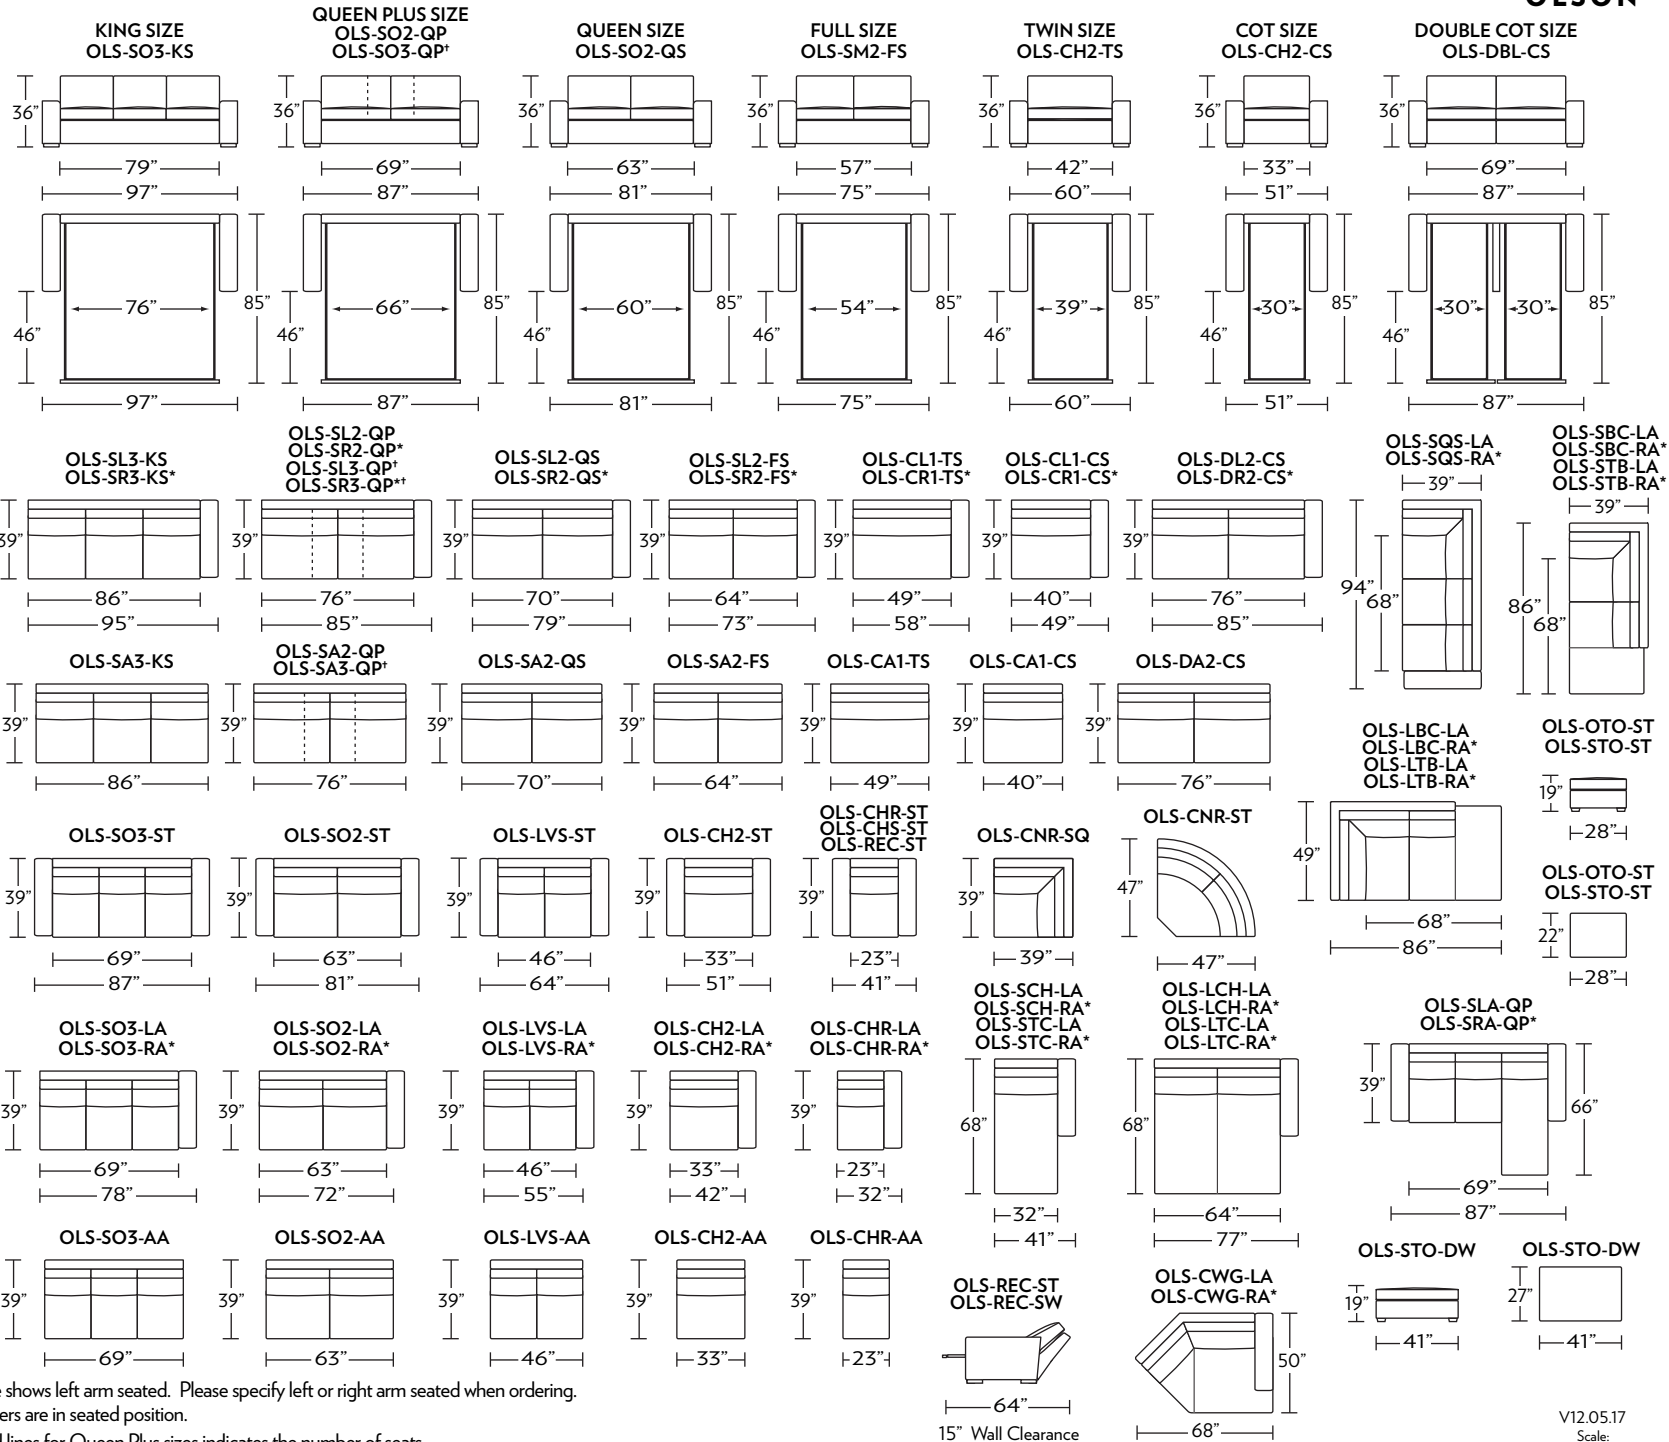

OLSON

Standard Comfort Sleeper®

Features:

- Featuring the patented Tiffany 24/7™ platform sleep system
- Room to stretch out with true 80 inches of bedroom-length sleeping surface
- Ultimate comfort on five inches of plush, high-density foam mattress
- Under-sofa dust covers keeps dust and dirt from ever touching the mattress
- Zero wall clearance
- Quick-ship delivery
- Double-needle top-stitch
- High-density, high-resiliency foam seat cushions
- Loose back and seat cushions
- Lifetime warranty on frame
- 10-year mechanism warranty

Mattress Options:

- Premier with Crypton™ ticking
- Gel
- Tempur-Pedic®

Options:

- High-density, high-resiliency foam seat cushions encased in down and down back cushions available
- Wood legs available in Acorn, Espresso or Walnut finish
- Nailhead trim available in Antique Brass, Chrome or Pewter finish (deck only)

Please use actual leather, fabric, Crypton®, Sunbrella® and Ultrasuede® swatches when specifying furniture as the colors shown may vary due to the printing process.

* Picture shows left arm seated. Please specify left or right arm seated when ordering.

All orders are in seated position.

† Dotted lines for Queen Plus sizes indicates the number of seats.

All dimensions are approximate and subject to change.

‡ Chaise lifts up to reveal hidden storage space. • Storage