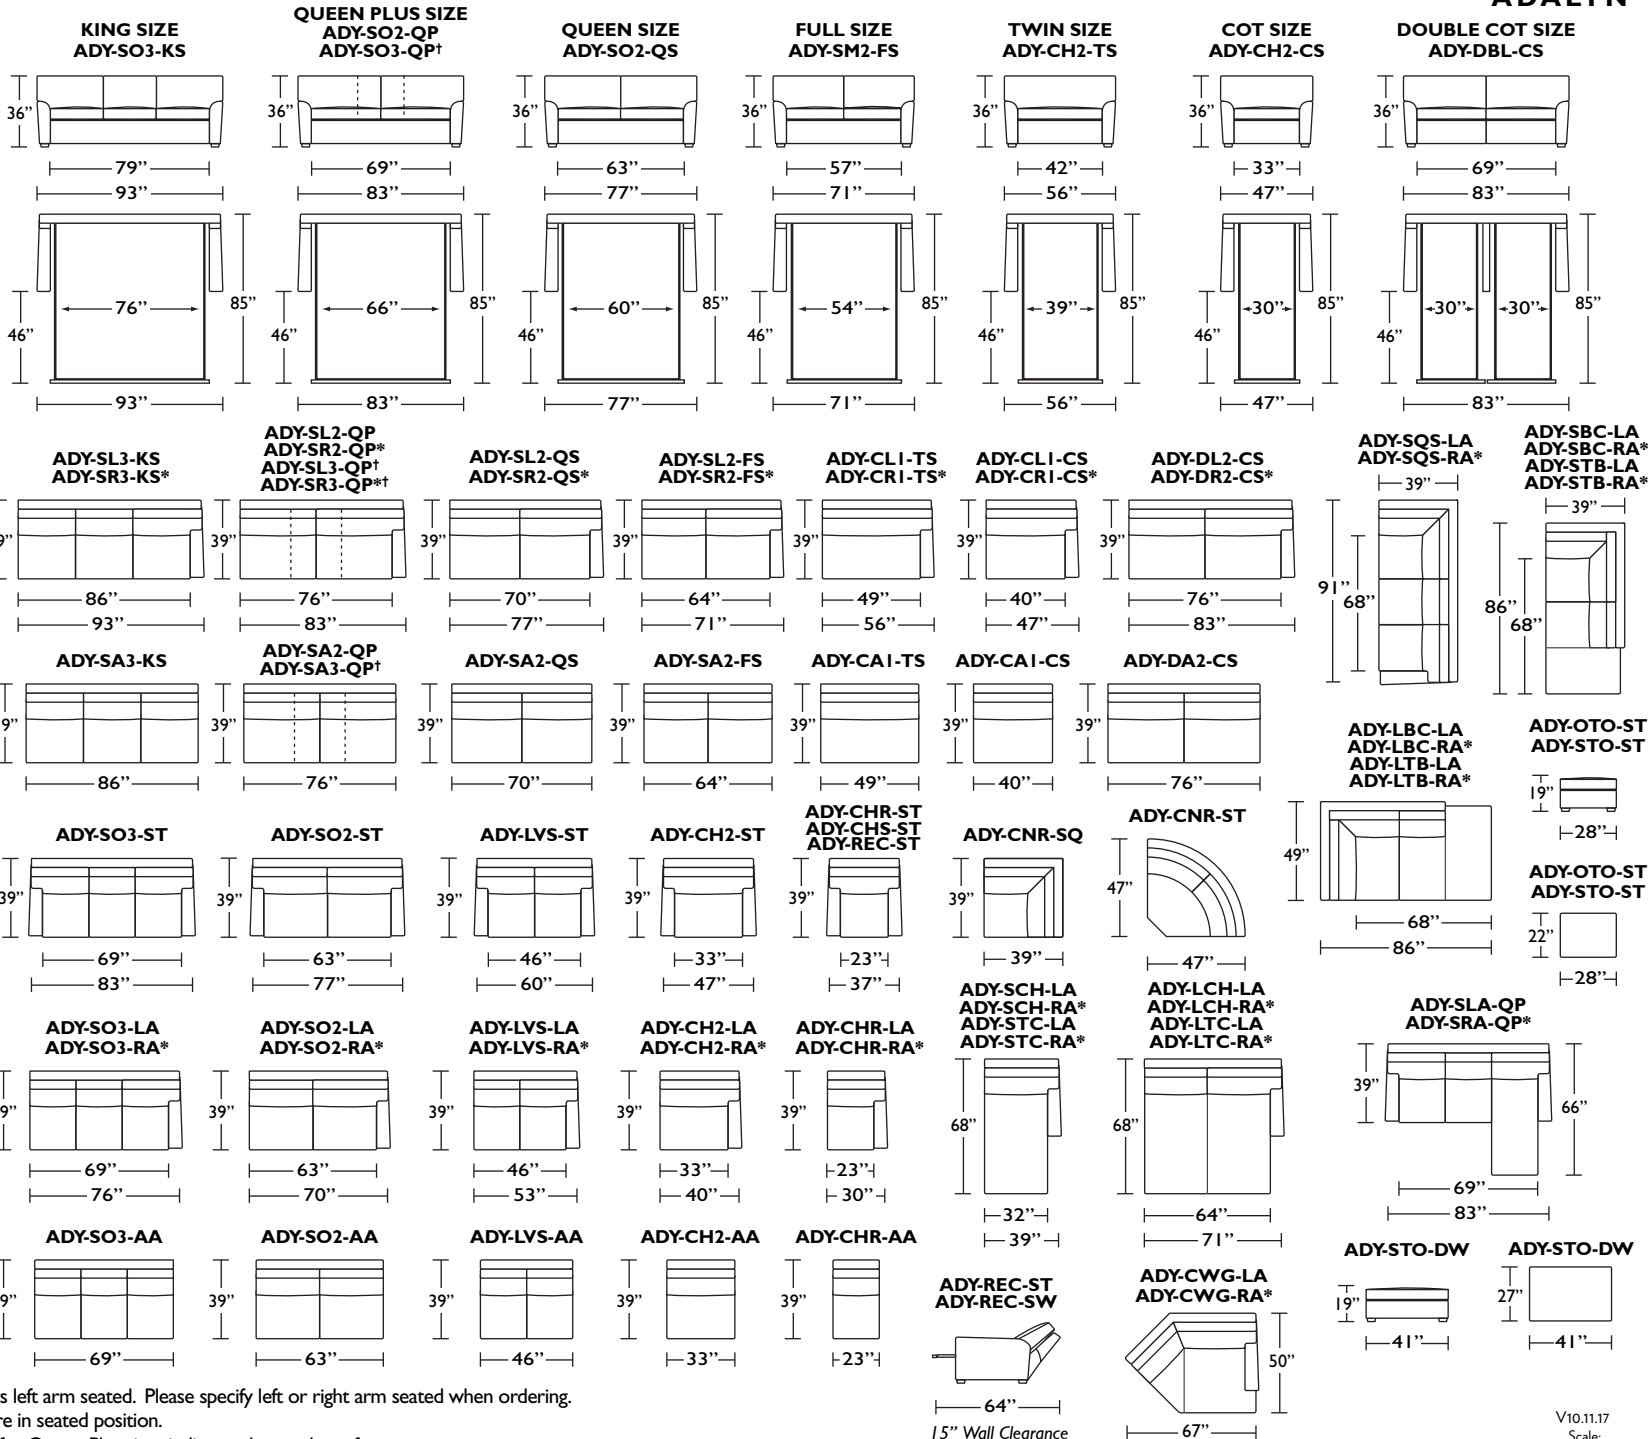

ADALYN

* Picture shows left arm seated. Please specify left or right arm seated when ordering.

All orders are in seated position.

† Dotted lines for Queen Plus sizes indicates the number of seats.

All dimensions are approximate and subject to change.