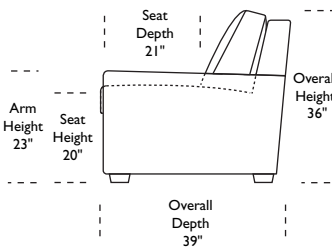

Standard Comfort Sleeper®

Features:

- Featuring the patented Tiffany 24/7™ platform sleep system
- Room to stretch out with true 80 inches of bedroom-length sleeping surface
- Ultimate comfort on five inches of plush, high-density foam mattress
- Under-sofa dust covers keeps dust and dirt from ever touching the mattress
- Zero wall clearance
- Quick-ship delivery
- Double-needle top-stitch
- High-density, high-resiliency foam seat cushions
- Loose back and seat cushions
- Lifetime warranty on frame
- 10-year mechanism warranty

Mattress Options:

- Premier with Crypton® ticking
- Gel
- Tempur-Pedic®

Cushion Options:

- High-density, high-resiliency foam seat cushions encased in down and down back cushions available

Leg Options:

- Wood legs available in Walnut, Espresso or Acorn finish

Please use actual leather, fabric, Crypton®, Sunbrella® and Ultrasuede® swatches when specifying furniture as the colors shown may vary due to the printing process.