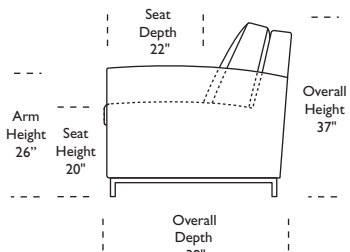

Standard Comfort Sleeper®

Features:

- Featuring the patented Tiffany 24/7™ platform sleep system
- Room to stretch out with true 80 inches of bedroom-length sleeping surface
- Ultimate comfort on four inches of plush, high-density foam mattress
- Zero wall clearance
- Quick-ship delivery
- Single-needle top-stitch
- High-density, high-resiliency foam seat cushions
- Loose back and seat cushions
- Lifetime warranty on frame
- 10-year mechanism warranty
- Brushed metal legs

Mattress Options:

- Premier with Crypton® ticking Gel
- Tempur-Pedic®

Cushion Options:

- High-density, high-resiliency foam seat cushions encased in down and down back cushions available

Leg Options:

- Wood legs available in Walnut, Espresso or Acorn finish

Please use actual leather, fabric, Crypton®, Sunbrella® and Ultrasuede® swatches when specifying furniture as the colors shown may vary due to the printing process.

* Picture shows left arm seated. Please specify left or right arm seated when ordering.
All orders are in seated position.

† Dotted lines for Queen Plus sizes indicates the number of seats.
All dimensions are approximate and subject to change.