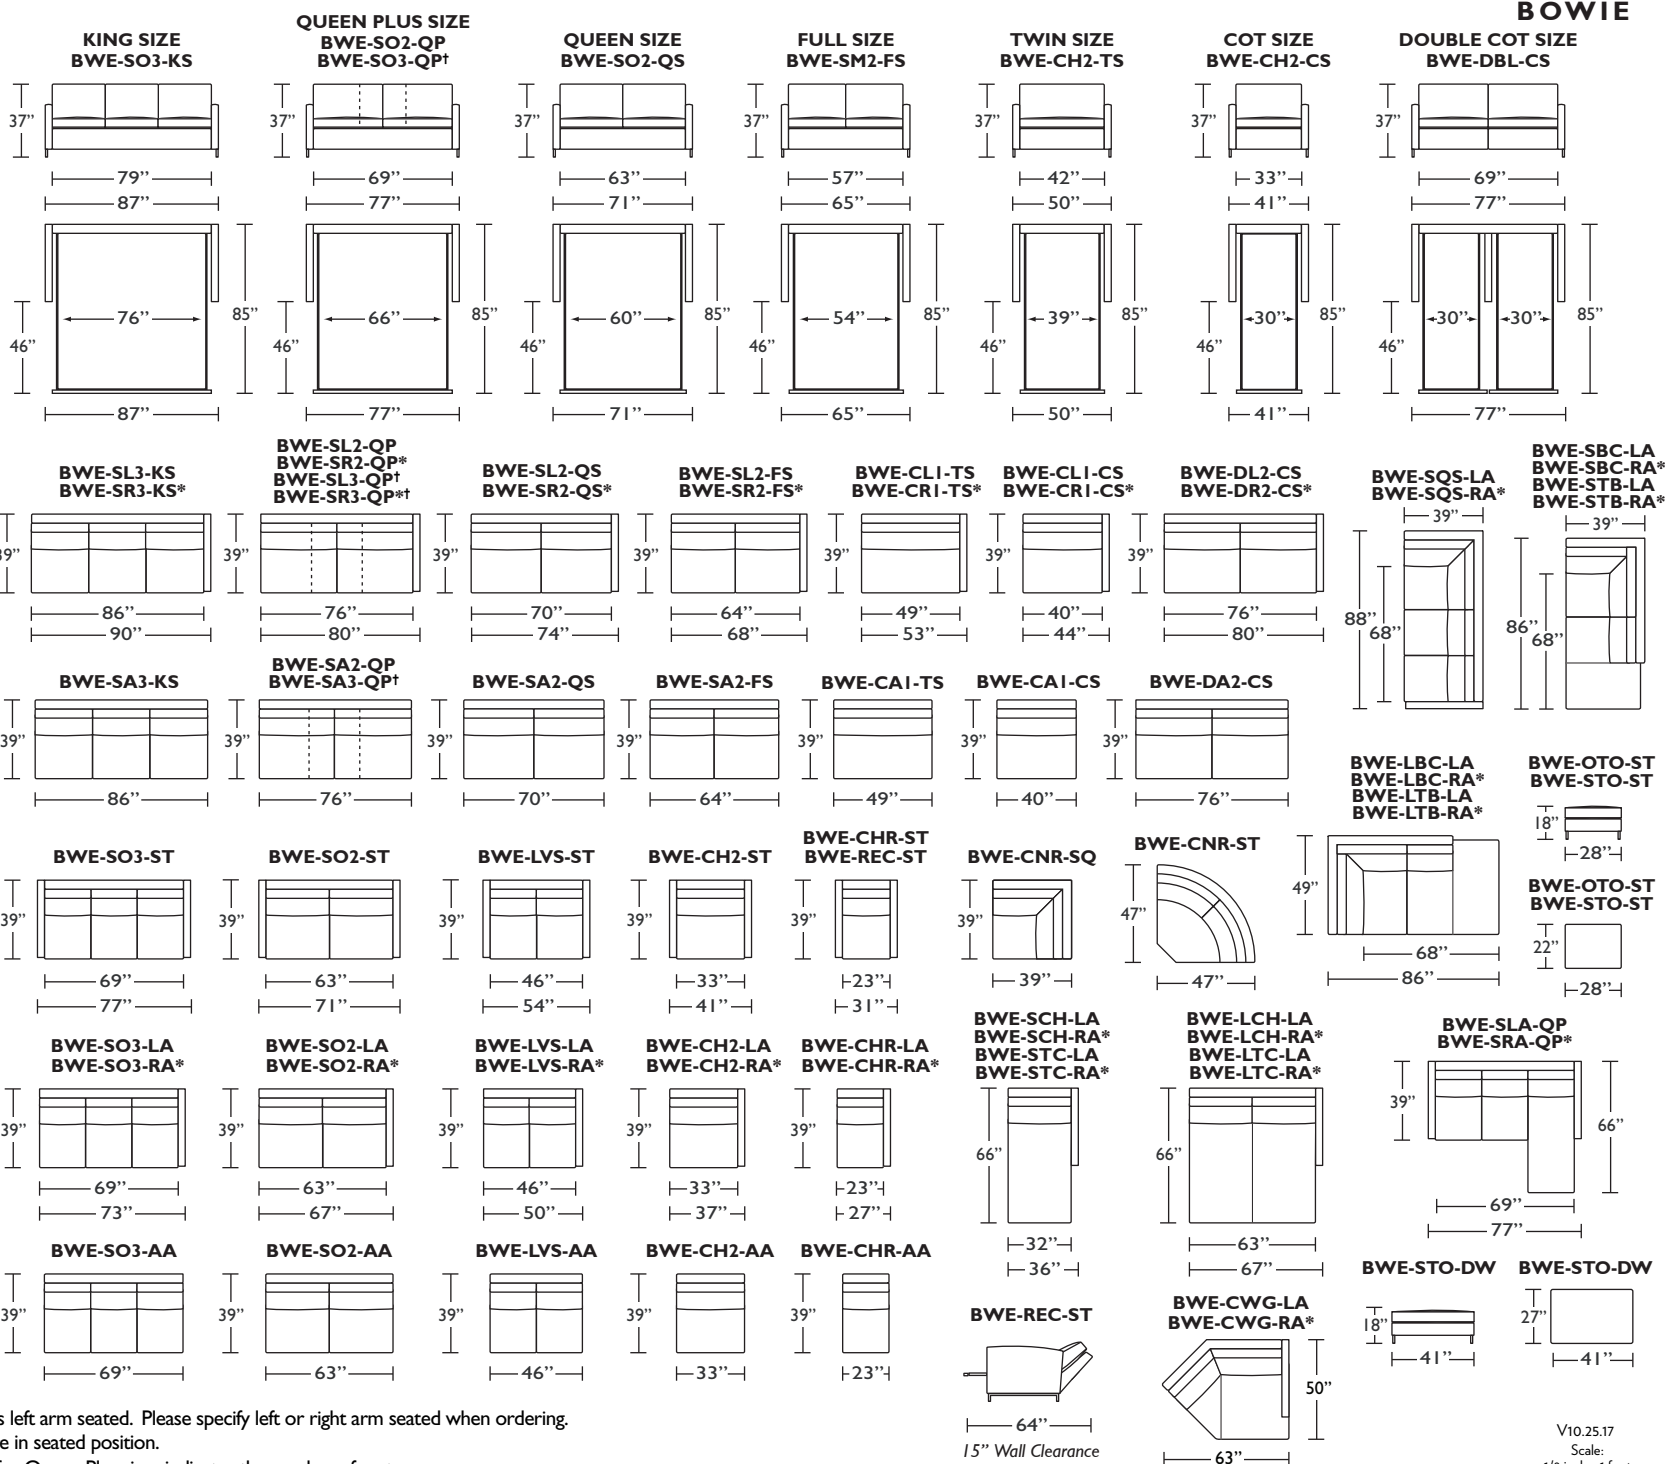

Standard Comfort Sleeper®

Features:

- Featuring the patented Tiffany 24/7™ platform sleep system
- Room to stretch out with true 80 inches of bedroom-length sleeping surface
- Ultimate comfort on four inches of plush, high-density foam mattress
- Zero wall clearance
- Quick-ship delivery
- Single-needle top-stitch
- High-density, high-resiliency foam seat cushions
- Loose back and seat cushions
- Lifetime warranty on frame
- 10-year mechanism warranty
- Brushed metal legs

Mattress Options:

- Premier with Crypton® ticking Gel
- Tempur-Pedic®

Cushion Options:

- High-density, high-resiliency foam seat cushions encased in down and down back cushions available

Leg Options:

- Wood legs available in Walnut, Espresso or Acorn finish

Please use actual leather, fabric, Crypton®, Sunbrella® and Ultrasuede® swatches when specifying furniture as the colors shown may vary due to the printing process.

* Picture shows left arm seated. Please specify left or right arm seated when ordering.
All orders are in seated position.

† Dotted lines for Queen Plus sizes indicates the number of seats.
All dimensions are approximate and subject to change.