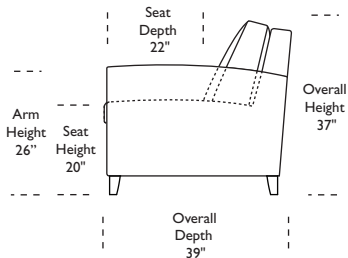

Standard Comfort Sleeper®

Features:

- Featuring the patented Tiffany 24/7™ platform sleep system
- Room to stretch out with true 80 inches of bedroom-length sleeping surface
- Ultimate comfort on four inches of plush, high-density foam mattress
- Zero wall clearance
- Quick-ship delivery
- Single-needle top-stitch
- High-density, high-resiliency foam seat cushions
- Loose back and seat cushions
- Lifetime warranty on frame
- 10-year mechanism warranty

Mattress Options:

- Premier with Crypton® ticking
- Gel
- Tempur-Pedic®

Cushion Options:

- High-density, high-resiliency foam seat cushions encased in down and down back cushions available

Leg Options:

- Wood legs available in Walnut, Espresso or Acorn finish

Please use actual leather, fabric, Crypton®, Sunbrella® and Ultrasuede® swatches when specifying furniture as the colors shown may vary due to the printing process.

* Picture shows left arm seated. Please specify left or right arm seated when ordering. All orders are in seated position.

† Dotted lines for Queen Plus sizes indicates the number of seats. All dimensions are approximate and subject to change.