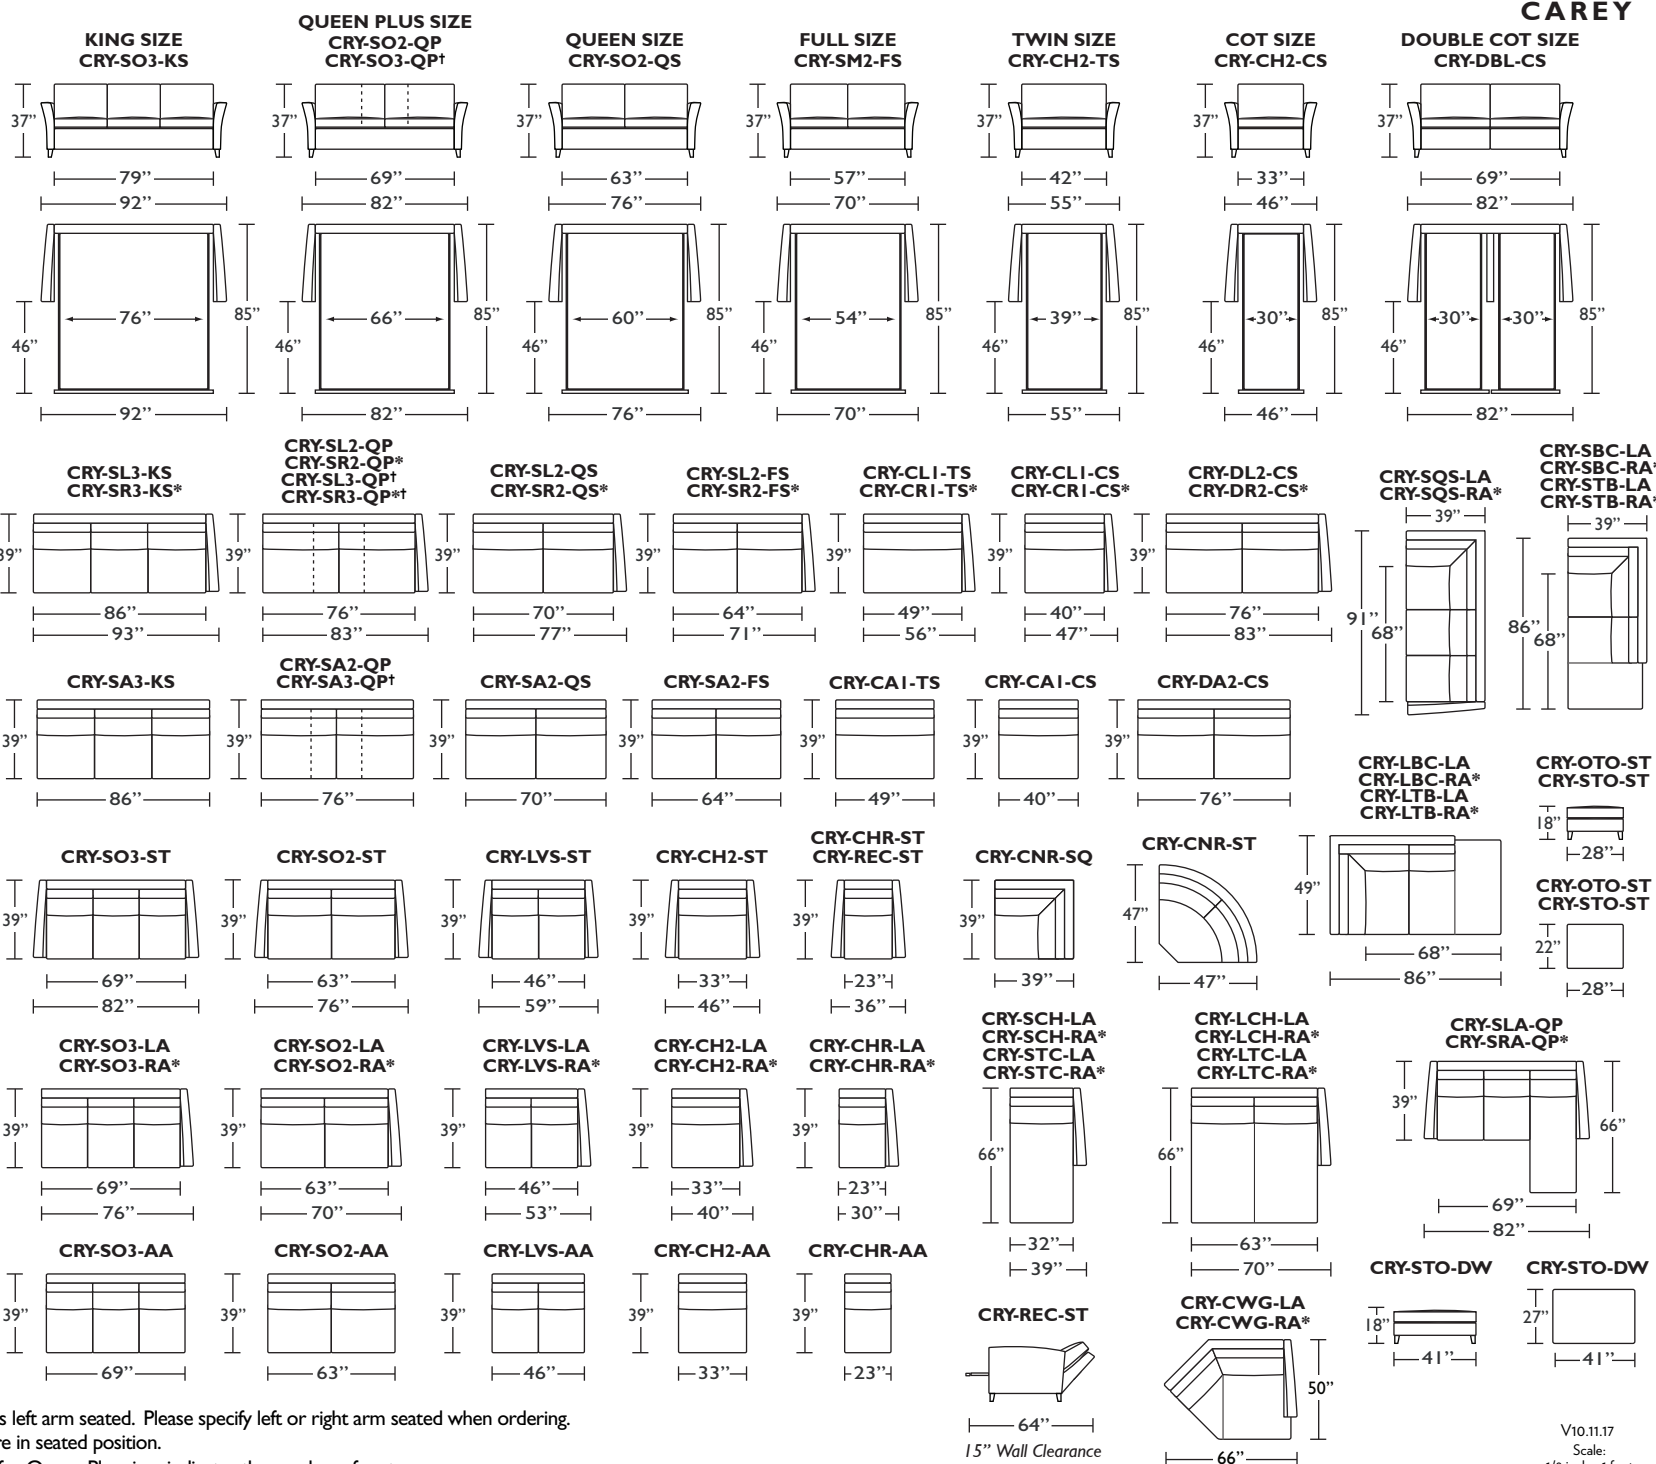

Standard Comfort Sleeper®

Features:

- Featuring the patented Tiffany 24/7™ platform sleep system
- Room to stretch out with true 80 inches of bedroom-length sleeping surface
- Ultimate comfort on four inches of plush, high-density foam mattress
- Zero wall clearance
- Quick-ship delivery
- Single-needle top-stitch
- High-density, high-resiliency foam seat cushions
- Loose back and seat cushions
- Lifetime warranty on frame
- 10-year mechanism warranty

Mattress Options:

- Premier with Crypton® ticking
- Gel
- Tempur-Pedic®

Cushion Options:

- High-density, high-resiliency foam seat cushions encased in down and down back cushions available

Leg Options:

- Wood legs available in Walnut, Espresso or Acorn finish

Please use actual leather, fabric, Crypton®, Sunbrella® and Ultrasuede® swatches when specifying furniture as the colors shown may vary due to the printing process.

* Picture shows left arm seated. Please specify left or right arm seated when ordering. All orders are in seated position.

† Dotted lines for Queen Plus sizes indicates the number of seats. All dimensions are approximate and subject to change.