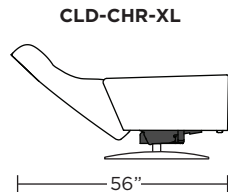

CLOUD

Standard Features:

- Patented weight balanced mechanism
- Monofilament elastic webbing suspension
- Premium high-density, high-resiliency molded foam seat cushion
- Tight back and seat cushion
- Single-needle top-stitch
- Manual articulating headrest
- Lifetime warranty on frame and suspension
- Quick-ship delivery
- Ten year warranty on mechanism

Wall Clearance: ST - 14", LG - 16", XL - 18"

Scale: 1/4 inch = 1 foot
All dimensions are approximate and subject to change.
Specify components from the sitting position.