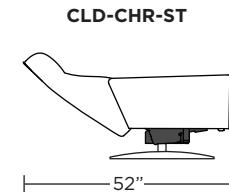

Wall Clearance: ST - 14", LG - 16", XL - 18"

Scale: 1/4 inch = 1 foot
All dimensions are approximate and subject to change.
Specify components from the sitting position.