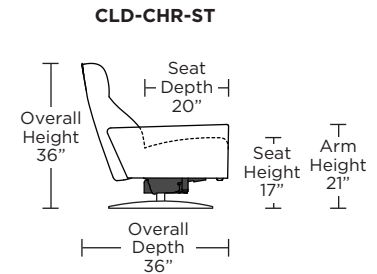

CLOUD

Standard Features:

- Patented weight balanced mechanism
- Monofilament elastic webbing suspension
- Premium high-density, high-resiliency molded foam seat cushion
- Tight back and seat cushion
- Single-needle top-stitch
- Manual articulating headrest
- Lifetime warranty on frame and suspension
- Quick-ship delivery
- Ten year warranty on mechanism

Wall Clearance: ST - 14", LG - 16", XL - 18"

Scale: 1/4 inch = 1 foot
All dimensions are approximate and subject to change.
Specify components from the sitting position.