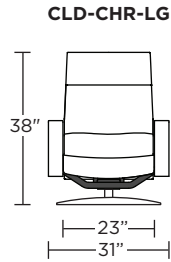

Wall Clearance: ST - 14", LG - 16", XL - 18"

Scale: 1/4 inch = 1 foot
All dimensions are approximate and subject to change.
Specify components from the sitting position.