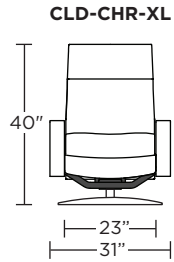

Wall Clearance: ST - 14", LG - 16", XL - 18"

Scale: 1/4 inch = 1 foot
All dimensions are approximate and subject to change.
Specify components from the sitting position.