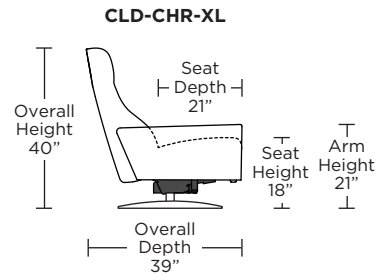

CLOUD

Standard Features:

- Patented weight balanced mechanism
- Monofilament elastic webbing suspension
- Premium high-density, high-resiliency molded foam seat cushion
- Tight back and seat cushion
- Single-needle top-stitch
- Manual articulating headrest
- Lifetime warranty on frame and suspension
- Quick-ship delivery
- Ten year warranty on mechanism

Wall Clearance: ST - 14", LG - 16", XL - 18"

Scale: 1/4 inch = 1 foot
All dimensions are approximate and subject to change.
Specify components from the sitting position.