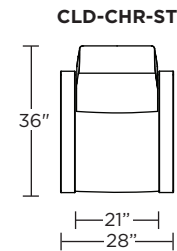

Wall Clearance: ST - 14", LG - 16", XL - 18"

Scale: 1/4 inch = 1 foot
All dimensions are approximate and subject to change.
Specify components from the sitting position.