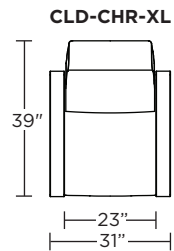

Wall Clearance: ST - 14", LG - 16", XL - 18"

Scale: 1/4 inch = 1 foot
All dimensions are approximate and subject to change.
Specify components from the sitting position.