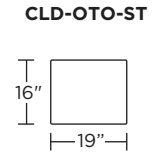

Wall Clearance: ST - 14", LG - 16", XL - 18"

Scale: 1/4 inch = 1 foot
All dimensions are approximate and subject to change.
Specify components from the sitting position.