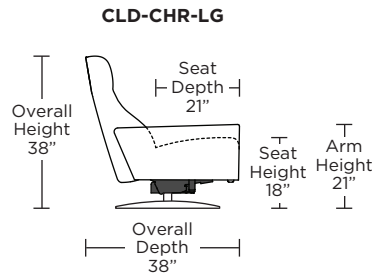

CLOUD

Standard Features:

- Patented weight balanced mechanism
- Monofilament elastic webbing suspension
- Premium high-density, high-resiliency molded foam seat cushion
- Tight back and seat cushion
- Single-needle top-stitch
- Manual articulating headrest
- Lifetime warranty on frame and suspension
- Quick-ship delivery
- Ten year warranty on mechanism

Wall Clearance: ST - 14", LG - 16", XL - 18"

Scale: 1/4 inch = 1 foot
All dimensions are approximate and subject to change.
Specify components from the sitting position.