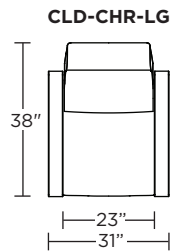

Wall Clearance: ST - 14", LG - 16", XL - 18"

Scale: 1/4 inch = 1 foot
All dimensions are approximate and subject to change.
Specify components from the sitting position.