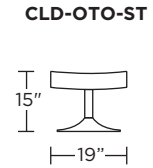

CLOUD

Standard Features:

- Patented weight balanced mechanism
- Monofilament elastic webbing suspension
- Premium high-density, high-resiliency molded foam seat cushion
- Tight back and seat cushion
- Single-needle top-stitch
- Manual articulating headrest
- Lifetime warranty on frame and suspension
- Quick-ship delivery
- Ten year warranty on mechanism

Wall Clearance: ST - 14", LG - 16", XL - 18"

Scale: 1/4 inch = 1 foot
All dimensions are approximate and subject to change.
Specify components from the sitting position.