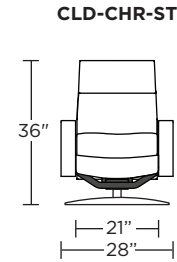

Wall Clearance: ST - 14", LG - 16", XL - 18"

Scale: 1/4 inch = 1 foot
All dimensions are approximate and subject to change.
Specify components from the sitting position.