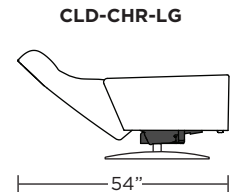

CLOUD

Standard Features:

- Patented weight balanced mechanism
- Monofilament elastic webbing suspension
- Premium high-density, high-resiliency molded foam seat cushion
- Tight back and seat cushion
- Single-needle top-stitch
- Manual articulating headrest
- Lifetime warranty on frame and suspension
- Quick-ship delivery
- Ten year warranty on mechanism

Wall Clearance: ST - 14", LG - 16", XL - 18"

Scale: 1/4 inch = 1 foot
All dimensions are approximate and subject to change.
Specify components from the sitting position.