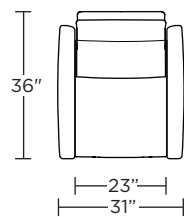

ONT-CHR-ST