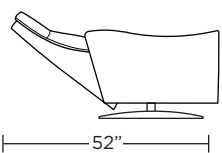

Note: Patterned fabrics not suggested for this style.

Wall Clearance: ST - 14", LG - 16", XL - 18"

ONT-CHR-XL

ONT-CHR-LG

ONT-CHR-ST

ONT-OTO-ST

ONT-CHR-XL

ONT-CHR-LG

ONT-CHR-ST

ONT-OTO-ST

ONT-OTM-ST

ONT-CHR-XL

ONT-CHR-LG

ONT-CHR-ST

ONT-OTM-ST

ONT-CHR-XL

ONT-CHR-LG

ONT-CHR-ST

Scale: 1/4 inch = 1 foot
All dimensions are approximate and subject to change.
Specify components from the sitting position.