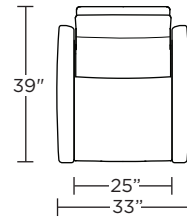

Note: Patterned fabrics not suggested for this style.

Wall Clearance: ST - 14", LG - 16", XL - 18"

ONT-CHR-XL

ONT-CHR-LG

ONT-CHR-ST

ONT-OTO-ST

ONT-CHR-XL

ONT-CHR-LG

ONT-CHR-LG

ONT-CHR-ST

Scale: 1/4 inch = 1 foot
All dimensions are approximate and subject to change.
Specify components from the sitting position.