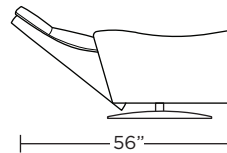

Note: Patterned fabrics not suggested for this style.

Wall Clearance: ST - 14", LG - 16", XL - 18"

ONT-CHR-XL

ONT-CHR-LG

ONT-CHR-ST

ONT-OTO-ST

ONT-CHR-XL

ONT-CHR-LG

ONT-CHR-ST

ONT-OTO-ST

ONT-OTM-ST

ONT-CHR-XL

ONT-CHR-LG

ONT-CHR-ST

ONT-OTM-ST

ONT-CHR-XL

ONT-CHR-LG

ONT-CHR-ST

Scale: 1/4 inch = 1 foot
All dimensions are approximate and subject to change.
Specify components from the sitting position.