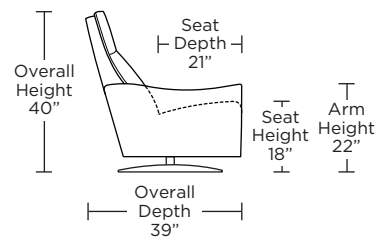

Note: Patterned fabrics not suggested for this style.

Wall Clearance: ST - 14", LG - 16", XL - 18"

ONT-CHR-XL

ONT-CHR-LG

ONT-CHR-ST

ONT-OTO-ST

ONT-CHR-XL

ONT-CHR-LG

ONT-CHR-ST

ONT-OTO-ST

ONT-OTM-ST

ONT-CHR-XL

ONT-CHR-LG

ONT-CHR-ST

ONT-OTM-ST

ONT-CHR-XL

ONT-CHR-LG

ONT-CHR-ST

Scale: 1/4 inch = 1 foot
All dimensions are approximate and subject to change.
Specify components from the sitting position.