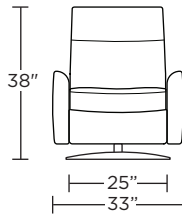

Note: Patterned fabrics not suggested for this style.

Wall Clearance: ST - 14", LG - 16", XL - 18"

ONT-CHR-XL

ONT-CHR-LG

ONT-CHR-ST

ONT-OTO-ST

ONT-CHR-XL

ONT-CHR-LG

ONT-CHR-LG

ONT-CHR-ST

Scale: 1/4 inch = 1 foot
All dimensions are approximate and subject to change.
Specify components from the sitting position.