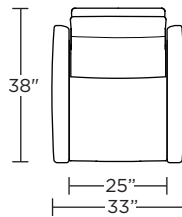

Note: Patterned fabrics not suggested for this style.

Wall Clearance: ST - 14", LG - 16", XL - 18"

ONT-CHR-XL

ONT-CHR-LG

ONT-CHR-ST

ONT-OTO-ST

ONT-CHR-XL

ONT-CHR-LG

ONT-CHR-LG

ONT-CHR-ST

Scale: 1/4 inch = 1 foot
All dimensions are approximate and subject to change.
Specify components from the sitting position.