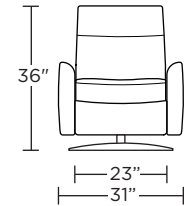

Note: Patterned fabrics not suggested for this style.

Wall Clearance: ST - 14", LG - 16", XL - 18"

ONT-CHR-XL

ONT-CHR-LG

ONT-CHR-ST

ONT-OTO-ST

ONT-CHR-XL

ONT-CHR-LG

ONT-CHR-LG

ONT-CHR-ST

Scale: 1/4 inch = 1 foot
All dimensions are approximate and subject to change.
Specify components from the sitting position.