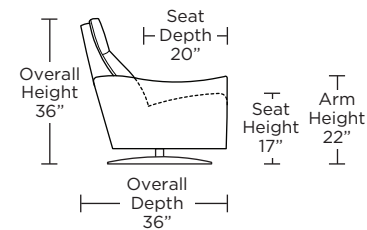

Note: Patterned fabrics not suggested for this style.

Wall Clearance: ST - 14", LG - 16", XL - 18"

ONT-CHR-XL

ONT-CHR-LG

ONT-CHR-ST

ONT-OTO-ST

ONT-CHR-XL

ONT-CHR-LG

ONT-CHR-ST

ONT-OTO-ST

ONT-OTM-ST

ONT-CHR-XL

ONT-CHR-LG

ONT-CHR-ST

ONT-OTM-ST

ONT-CHR-XL

ONT-CHR-LG

ONT-CHR-ST

Scale: 1/4 inch = 1 foot
All dimensions are approximate and subject to change.
Specify components from the sitting position.