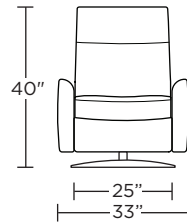

Note: Patterned fabrics not suggested for this style.

Wall Clearance: ST - 14", LG - 16", XL - 18"

ONT-CHR-XL

ONT-CHR-LG

ONT-CHR-ST

ONT-OTO-ST

ONT-CHR-XL

ONT-CHR-LG

ONT-CHR-LG

ONT-CHR-ST

Scale: 1/4 inch = 1 foot
All dimensions are approximate and subject to change.
Specify components from the sitting position.