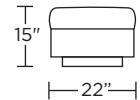

ONT-OTM-ST