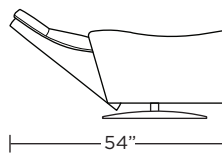

Note: Patterned fabrics not suggested for this style.

Wall Clearance: ST - 14", LG - 16", XL - 18"

ONT-CHR-XL

ONT-CHR-LG

ONT-CHR-ST

ONT-OTO-ST

ONT-CHR-XL

ONT-CHR-LG

ONT-CHR-ST

ONT-OTO-ST

ONT-OTM-ST

ONT-CHR-XL

ONT-CHR-LG

ONT-CHR-ST

ONT-OTM-ST

ONT-CHR-XL

ONT-CHR-LG

ONT-CHR-ST

Scale: 1/4 inch = 1 foot
All dimensions are approximate and subject to change.
Specify components from the sitting position.