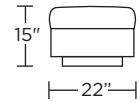

Note: Patterned fabrics not suggested for this style.

Wall Clearance: ST - 14", LG - 16", XL - 18"

ONT-CHR-XL

ONT-CHR-LG

ONT-CHR-ST

ONT-OTO-ST

ONT-CHR-XL

ONT-CHR-LG

ONT-CHR-LG

ONT-CHR-ST

Scale: 1/4 inch = 1 foot
All dimensions are approximate and subject to change.
Specify components from the sitting position.