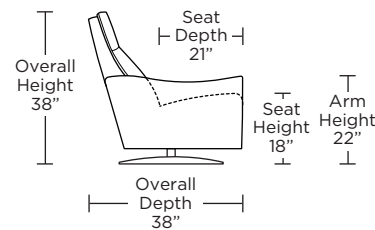

Note: Patterned fabrics not suggested for this style.

Wall Clearance: ST - 14", LG - 16", XL - 18"

ONT-CHR-XL

ONT-CHR-LG

ONT-CHR-ST

ONT-OTO-ST

ONT-CHR-XL

ONT-CHR-LG

ONT-CHR-ST

ONT-OTO-ST

ONT-OTM-ST

ONT-CHR-XL

ONT-CHR-LG

ONT-CHR-ST

ONT-OTM-ST

ONT-CHR-XL

ONT-CHR-LG

ONT-CHR-ST

Scale: 1/4 inch = 1 foot
All dimensions are approximate and subject to change.
Specify components from the sitting position.