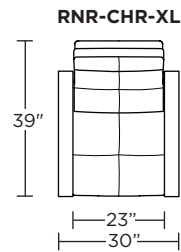

Wall Clearance: ST - 14", LG - 16", XL - 18"

Scale: 1/4 inch = 1 foot
 All dimensions are approximate and subject to change.
 Specify components from the sitting position.