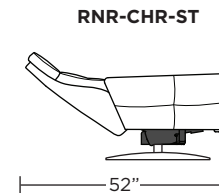

Wall Clearance: ST - 14", LG - 16", XL - 18"

Scale: 1/4 inch = 1 foot
 All dimensions are approximate and subject to change.
 Specify components from the sitting position.