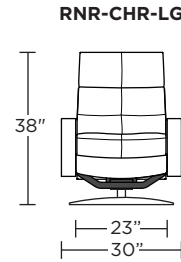

Wall Clearance: ST - 14", LG - 16", XL - 18"

Scale: 1/4 inch = 1 foot
 All dimensions are approximate and subject to change.
 Specify components from the sitting position.