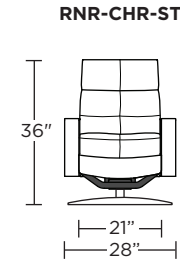

Wall Clearance: ST - 14", LG - 16", XL - 18"

Scale: 1/4 inch = 1 foot
 All dimensions are approximate and subject to change.
 Specify components from the sitting position.