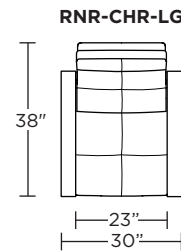

Wall Clearance: ST - 14", LG - 16", XL - 18"

Scale: 1/4 inch = 1 foot
 All dimensions are approximate and subject to change.
 Specify components from the sitting position.