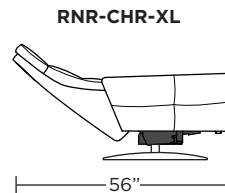

Wall Clearance: ST - 14", LG - 16", XL - 18"

Scale: 1/4 inch = 1 foot
 All dimensions are approximate and subject to change.
 Specify components from the sitting position.