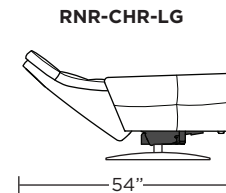

Wall Clearance: ST - 14", LG - 16", XL - 18"

Scale: 1/4 inch = 1 foot
 All dimensions are approximate and subject to change.
 Specify components from the sitting position.