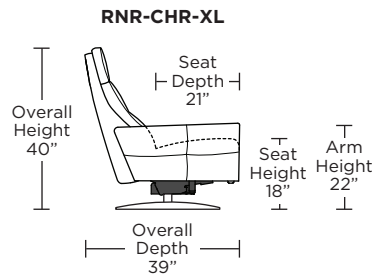

RAINIER

Standard Features:

- Patented weight balanced mechanism
- Monofilament elastic webbing suspension
- Premium high-density, high-resiliency molded foam seat cushion encased in down
- Down encased cushioning
- Semi-attached back cushion
- Tight seat cushion
- Double-needle quilting and single-needle top-stitch with thick thread
- Manual articulating headrest
- Lifetime warranty on frame and suspension
- Quick-ship delivery
- Ten year warranty on mechanism

Wall Clearance: ST - 14", LG - 16", XL - 18"

Scale: 1/4 inch = 1 foot
 All dimensions are approximate and subject to change.
 Specify components from the sitting position.