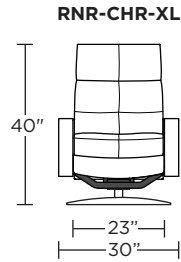

Wall Clearance: ST - 14", LG - 16", XL - 18"

Scale: 1/4 inch = 1 foot
 All dimensions are approximate and subject to change.
 Specify components from the sitting position.