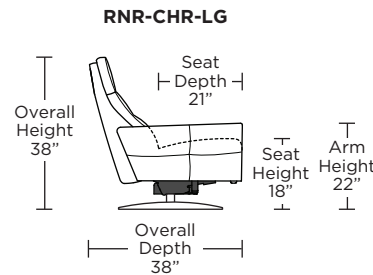

RAINIER

Standard Features:

- Patented weight balanced mechanism
- Monofilament elastic webbing suspension
- Premium high-density, high-resiliency molded foam seat cushion encased in down
- Down encased cushioning
- Semi-attached back cushion
- Tight seat cushion
- Double-needle quilting and single-needle top-stitch with thick thread
- Manual articulating headrest
- Lifetime warranty on frame and suspension
- Quick-ship delivery
- Ten year warranty on mechanism

Wall Clearance: ST - 14", LG - 16", XL - 18"

Scale: 1/4 inch = 1 foot
 All dimensions are approximate and subject to change.
 Specify components from the sitting position.