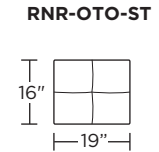

Wall Clearance: ST - 14", LG - 16", XL - 18"

Scale: 1/4 inch = 1 foot
 All dimensions are approximate and subject to change.
 Specify components from the sitting position.