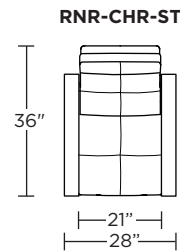

Wall Clearance: ST - 14", LG - 16", XL - 18"

Scale: 1/4 inch = 1 foot
 All dimensions are approximate and subject to change.
 Specify components from the sitting position.