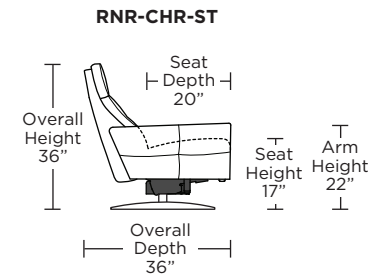

RAINIER

Standard Features:

- Patented weight balanced mechanism
- Monofilament elastic webbing suspension
- Premium high-density, high-resiliency molded foam seat cushion encased in down
- Down encased cushioning
- Semi-attached back cushion
- Tight seat cushion
- Double-needle quilting and single-needle top-stitch with thick thread
- Manual articulating headrest
- Lifetime warranty on frame and suspension
- Quick-ship delivery
- Ten year warranty on mechanism

Wall Clearance: ST - 14", LG - 16", XL - 18"

Scale: 1/4 inch = 1 foot
 All dimensions are approximate and subject to change.
 Specify components from the sitting position.