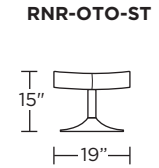

RAINIER

Standard Features:

- Patented weight balanced mechanism
- Monofilament elastic webbing suspension
- Premium high-density, high-resiliency molded foam seat cushion encased in down
- Down encased cushioning
- Semi-attached back cushion
- Tight seat cushion
- Double-needle quilting and single-needle top-stitch with thick thread
- Manual articulating headrest
- Lifetime warranty on frame and suspension
- Quick-ship delivery
- Ten year warranty on mechanism

Wall Clearance: ST - 14", LG - 16", XL - 18"

Scale: 1/4 inch = 1 foot
 All dimensions are approximate and subject to change.
 Specify components from the sitting position.