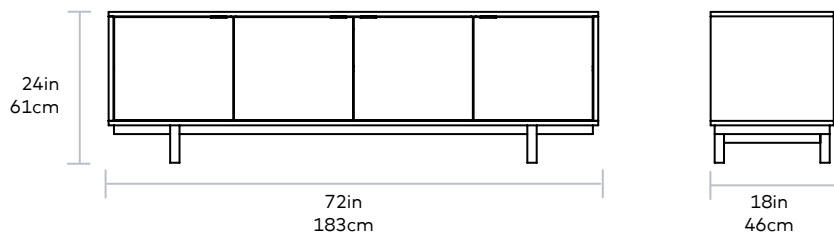

Belmont Credenza

Gus*

FINISH > Walnut

BASE > Solid Wood with Walnut Finish

The Belmont Credenza is an architecturally inspired storage design that features the natural beauty of walnut. Doors conceal adjustable shelves and feature contrasting pulls in a black finish. The Credenza is part of the Belmont Storage Series, matching perfectly with the Belmont End Table and Media Stand.