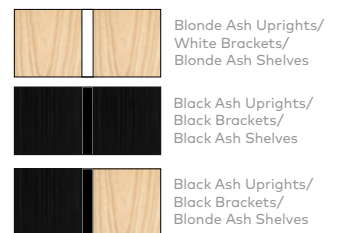

To see all finish options visit gusmodern.com