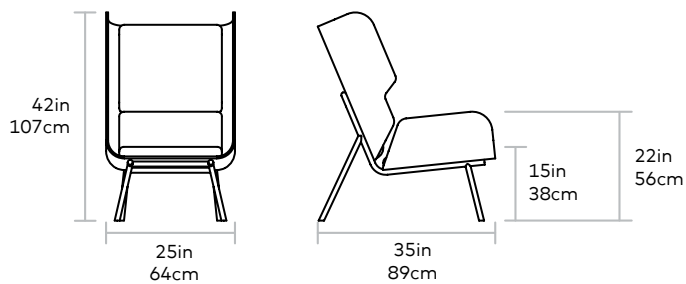

# Elk Chair

Gus\*

Seat Depth 21.5in | 55cm

**UPHOLSTERY** > Fabric

**FRAME** > Bent Plywood | Walnut or Ash Natural

**BASE** > Powder Coated Steel

The Elk Chair evokes the classic, wingback chair design and updates it with contemporary materials and bold, organic lines. The sculptural frame features low-profile upholstery and precision-cut, bent-ply seat and back panels. The frame is elevated by slender, powder-coated steel legs.