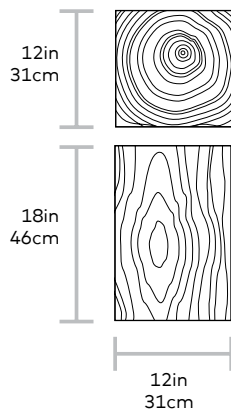

Timber Table

Gus*

MATERIAL > Acrylic

This accent table playfully fuses woodgrain patterns onto a five-sided acrylic box, juxtaposing organic lines with modern materials. It can be flipped over to create an elegant storage solution. Looks beautiful in a grouping or as a standalone accent.